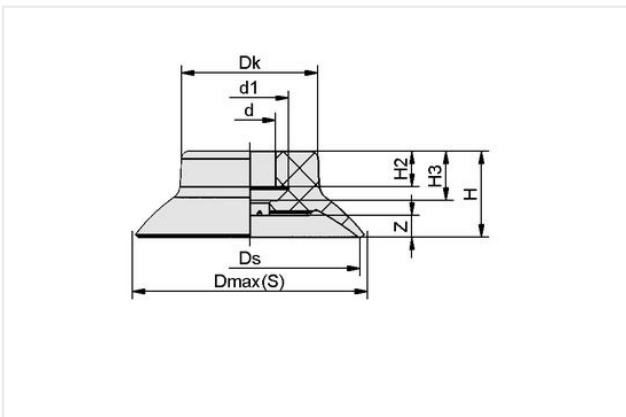

### Flat suction cup (round) f. process- safe handling of smooth or slightly rough surfaces

Size: 18

Suction cup material: High temp material HT1

Material hardness [Shore A]: 60 Shore A

### Design Data

Attribute	Value
d1	7.30 mm
d	5.30 mm
Dk	11.50 mm
Dmax(S)	20.60 mm
Ds	18 mm
H	9.30 mm
H2	4.30 mm
H3	5.80 mm
Z (Stroke)	1.80 mm

### Technical Data

Attribute	Value
Suction force (-600mbar)	13 N
Pull-off force	13 N
Volume	0.37 cm <sup>3</sup>
Curve radius (min) (convex)	20 mm
Size	18
Nipple family	SC030
Suction cup material	High temp material HT1
Material hardness [Shore A]	60 Shore A
Weight	1.10 g

#### SC 030 G1/8-AG

Part no...:10.01.06.04288

Connection geometry: 030

Vacuum connection: G1/8"-M

Fitting length: 6 mm

Nominal diameter dn: 3.1 mm