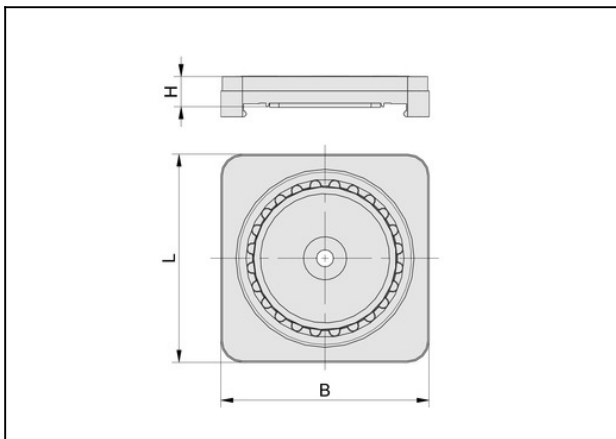

Adapter-Plate AP for usage of Vacuum Blocks VCBL-B

for: SCM console systems (TVN)
Working height H1 (max): 50 mm
Length L: 145 mm
Width B: 145 mm
Height H: 21 mm

Design Data

Attribute	Value
B	145 mm
H	21 mm
L	145 mm

Accessories

Adapter-Plate AP-S4-145x145x21

Part no.:10.01.12.03623

<https://www.schmalz.com/10.01.12.03623>

VCBL-B 140x130x29 TV

Part no.10.01.12.03165

Vacuum block

Dimensions (LxW): 140 x 130 mm

Height H: 29 mm

with: Sensing valve

VCBL-B 125x75x29 TV

Part no.10.01.12.03166

Vacuum block

Dimensions (LxW): 125 x 75 mm

Height H: 29 mm

with: Sensing valve

VCBL-B 120x50x29 TV

Part no.10.01.12.03167

Vacuum block

Dimensions (LxW): 120 x 50 mm

Height H: 29 mm

with: Sensing valve

Adapter-Plate AP-S4-145x145x21

Part no.:10.01.12.03623