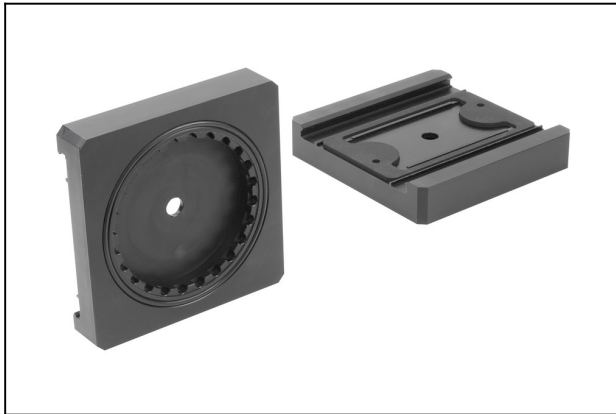

Adapter-Plate AP-S4-145x145x21

Part no.:10.01.12.03623

<https://www.schmalz.com/10.01.12.03623>

Homepage > Vacuum Clamping Technology > Clamping Equipment for Woodworking > Clamping Equipment for Systems from SCM / Morbidelli
> Adapter-Plates AP-S4 > AP-S4-145x145x21

Adapter-Plate AP for usage of Vacuum Blocks VCBL-B

for: SCM console systems (TVN)
Working height H1 (max): 50 mm
Length L: 145 mm
Width B: 145 mm
Height H: 21 mm

Design Data

Attribute	Value
B	145 mm
H	21 mm
L	145 mm

Accessories

Adapter-Plate AP-S4-145x145x21

Part no.:10.01.12.03623

<https://www.schmalz.com/10.01.12.03623>

VCBL-B 140x130x29 TV

Part no.10.01.12.03165

Vacuum block

Dimensions (LxW): 140 x 130 mm

Height H: 29 mm

with: Sensing valve

VCBL-B 125x75x29 TV

Part no.10.01.12.03166

Vacuum block

Dimensions (LxW): 125 x 75 mm

Height H: 29 mm

with: Sensing valve