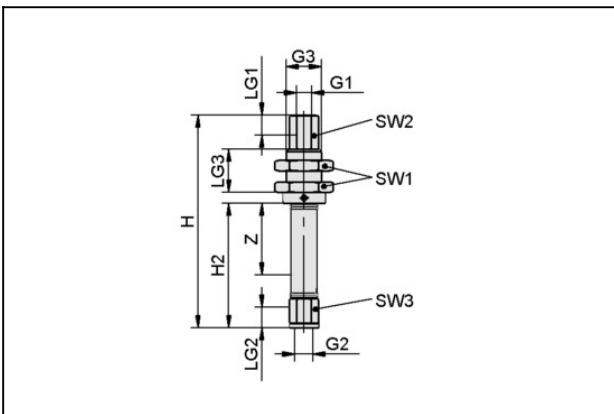

Spring plunger with damping and height compensation

Suction cup connection: M3-F

Vacuum connection: M3-F

Spring stroke Z: 5 mm

Design Data

Attribute	Value
G1	M3-IG
G2	M3-F
G3	M6x0.75-M
H	33.5 mm
H2	15 mm
LG1	3.8 mm
LG2	6 mm
LG3	10 mm
SW1	10 mm
SW2	4.5 mm
SW3	7 mm
Z (Stroke)	5 mm

Spring plunger

FSTE M3-IG 5

Part no.:10.01.02.00613

<https://www.schmalz.com/10.01.02.00613>

Technical Data

Attribute	Value
Spring rate	0.596 N/mm
Spring pretension	1.49 N
Spring force, center	2.98 N
Vertical load	550 N
Horizontal load	47 N
Weight	9 g
Operating temperature	0 ... 80 °C

Spare Parts

DRUCK-FED 0.4x5 10.5 0.596

Part no.20.08.02.00093

Pressure spring

Wire size: 0.4 mm

Diameter: 5 mm

Length L: 10.5 mm

Spring rate: 0.596 N/mm

Thread G1: M3-M

Internal hose diameter: 2 mm

Material: Brass

Surface: nickel plated

X-ON Electronics

Largest Supplier of Electrical and Electronic Components

Click to view similar products for [Bench Top Tools](#) category: