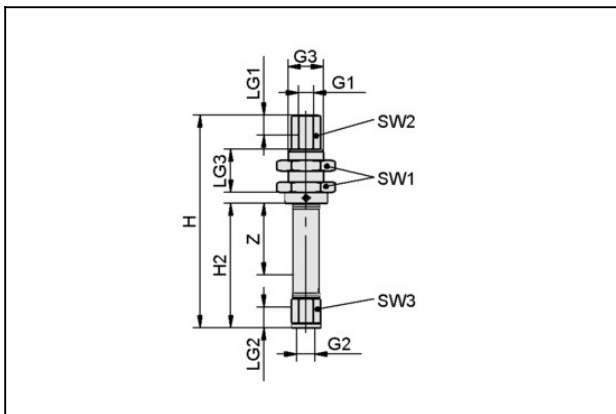

Spring plunger

FSTE M3-IG 5 VG

Part no.:10.01.02.00614

<https://www.schmalz.com/10.01.02.00614>

Homepage > Vacuum Technology for Automation > Vacuum Components > Mounting Elements > Spring plunger > Spring Plungers FSTE > FSTE M3-IG 5 VG

Spring plunger with damping and height compensation

Suction cup connection: M3-F

Vacuum connection: M3-F

Spring stroke Z: 5 mm

Shape: With rotation lock

Design Data

Attribute	Value
G1	M3-IG
G2	M3-F
G3	M6x0.75-M
H	33.5 mm
H2	15 mm
LG1	3.8 mm
LG2	6 mm
LG3	10 mm
SW1	10 mm
SW2	4.5 mm
SW3	7 mm
Z (Stroke)	5 mm

Spring plunger

FSTE M3-IG 5 VG

Part no.:10.01.02.00614

<https://www.schmalz.com/10.01.02.00614>

Technical Data

Attribute	Value
Spring rate	0.596 N/mm
Spring pretension	1.49 N
Spring force, center	2.98 N
Vertical load	550 N
Horizontal load	47 N
Weight	9 g
Operating temperature	0 ... 80 °C

Spare Parts

DRUCK-FED 0.4x5 10.5 0.596

Part no.20.08.02.00093

Pressure spring

Wire size: 0.4 mm

Diameter: 5 mm

Length L: 10.5 mm

Spring rate: 0.596 N/mm