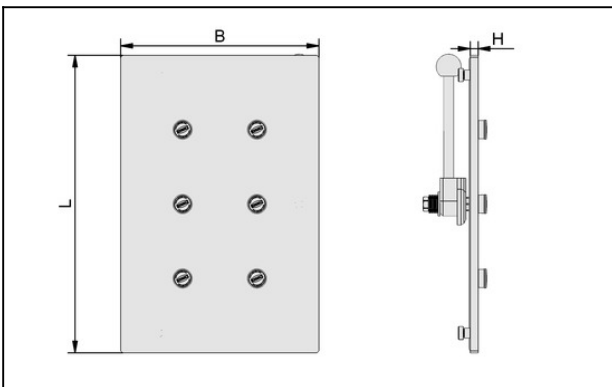

Adapter-Plate Innospann for Schmalz 1-circuit console

Length L: 300 mm

Width B: 200 mm

Height H: 8 mm

Design Data

Attribute	Value
B	200 mm
H	8 mm
L	300 mm

Technical Data

Attribute	Value
Weight	2.05 kg

Head diameter Dk: 19 mm

External diameter D: 7 mm

contains: 4 Magnetic sealing plug

Accessories

ISCUP Cup 1 80x80x16

Part no.10.01.15.00209

Suction cup for Innospann

Dimensions (LxW): 80 x 80 mm

Height H: 16 mm

ISCUP Cup 2 80x40x16

Part no.10.01.15.00210

Suction cup for Innospann

Dimensions (LxW): 80 x 40 mm

Height H: 16 mm

Adapter-Plate

ISAP-K1 300x200x8

Part no.:10.01.14.00025

<https://www.schmalz.com/10.01.14.00025>

ISCUP Cup 3 80x28x16

Part no.10.01.15.00211

Suction cup for Innospann

Dimensions (LxW): 80 x 28 mm

Height H: 16 mm

ISMB 80x80x26