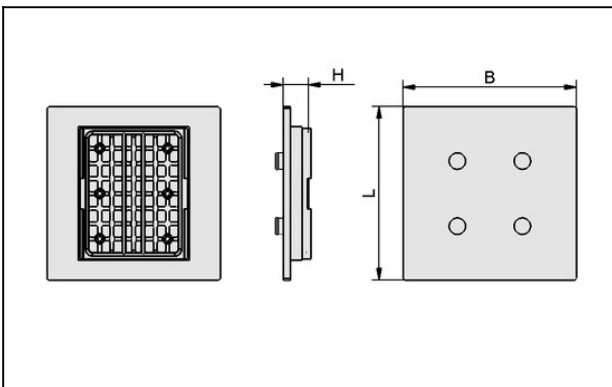

Adapter-Plate

ISAP-K2 200x200x28

Part no.:10.01.14.00029

<https://www.schmalz.com/10.01.14.00029>

Homepage > Vacuum Clamping Technology > Clamping Equipment for Woodworking > Clamping Equipment for 2-Circuit Systems > Adapter-Plates ISAP-K2 > ISAP-K2 200x200x28

Adapter-Plate Innospann for Schmalz 2-circuit console

Length L: 200 mm

Width B: 200 mm

Height H: 28 mm

Design Data

Attribute	Value
B	200 mm
H	28 mm
L	200 mm

Technical Data

Attribute	Value
Weight	2.95 kg

Adapter-Plate

ISAP-K2 200x200x28

Part no.:10.01.14.00029

<https://www.schmalz.com/10.01.14.00029>

Spare Parts

ISMST 19-7 4ISMST

Part no.10.01.14.00847

Sealing magnet for clamping system Innospann

Head diameter Dk: 19 mm

External diameter D: 7 mm

contains: 4 Magnetic sealing plug

Accessories

ISCUP Cup 1 80x80x30

Part no.10.01.15.00003

Suction cup for Innospann

Dimensions (LxW): 80 x 80 mm