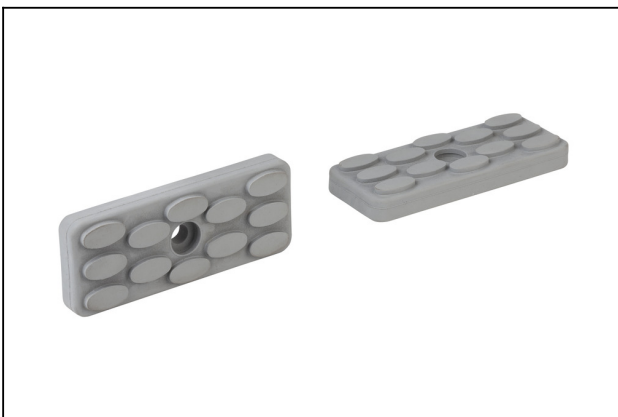

Width B: 4 mm

Height H: 10 mm

Material-Type: Foam rubber

Sealing material: EPDM

Shape: half-round

ISDR 81x43x12 Cup 2 NK-50

Part no.10.01.15.00021

Sealing frame

Length L: 81 mm

Width B: 43 mm

Height H: 12 mm

Type: Cup 2

Suction cup material:

Natural Rubber NK 50±5

ISRPL 66x26x8.5

Part no.10.01.15.00018

Friction plate

Length L: 66 mm

Width B: 26 mm

Height H: 8.5 mm

Type: Cup 2

X-ON Electronics

Largest Supplier of Electrical and Electronic Components

Click to view similar products for [Bench Top Tools](#) category: