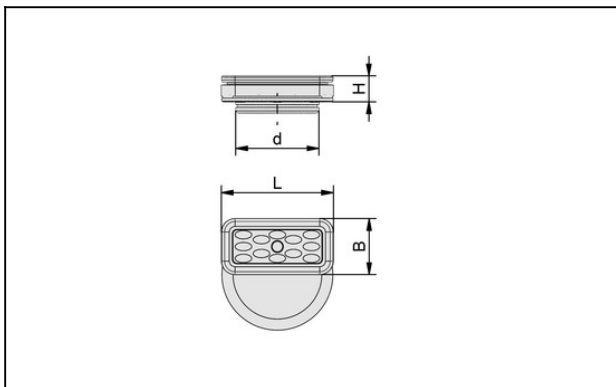

Cup

ISCUP Cup 2 80x40x16

Part no.:10.01.15.00210

<https://www.schmalz.com/10.01.15.00210>

Homepage > Vacuum Clamping Technology > Clamping Equipment for Woodworking > Flexibilization of CNC Machining Centers > Innospann clamping equipment ISCUP/ISMB/ISQB > ISCUP Cup 2 80x40x16

Suction cup for Innospann

Dimensions (LxW): 80 x 40 mm

Height H: 16 mm

Design Data

Attribute	Value
B	40 mm
d	60 mm
H	16 mm
L	80 mm

Technical Data

Attribute	Value
Weight	0.072 kg

Cup

Width B: 4 mm

Height H: 10 mm

Material-Type: Foam rubber

Sealing material: EPDM

Shape: half-round

ISDR 81x43x12 Cup 2 NK-50

Part no.10.01.15.00021

Sealing frame

Length L: 81 mm

Width B: 43 mm

Height H: 12 mm

Type: Cup 2

Suction cup material:

Natural Rubber NK 50±5

ISRPL 66x26x8.5

Part no.10.01.15.00018