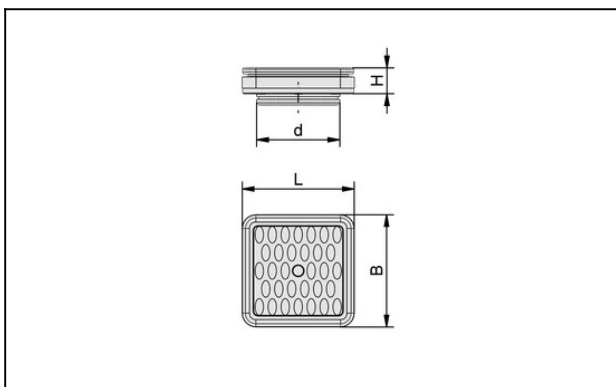

Cup

ISCUP Cup 1 80x80x16

Part no.:10.01.15.00209

<https://www.schmalz.com/10.01.15.00209>

Homepage > Vacuum Clamping Technology > Clamping Equipment for Woodworking > Flexibilization of CNC Machining Centers > Innospann clamping equipment ISCUP/ISMB/ISQB > ISCUP Cup 1 80x80x16

Suction cup for Innospann

Dimensions (LxW): 80 x 80 mm

Height H: 16 mm

Design Data

Attribute	Value
B	80 mm
d	60 mm
H	16 mm
L	80 mm

Technical Data

Attribute	Value
Weight	0.065 kg

Cup

Width B: 4 mm

Height H: 10 mm

Material-Type: Foam rubber

Sealing material: EPDM

Shape: half-round

ISDR 81x81x12 Cup 1 NK-50

Part no.10.01.15.00020

Sealing frame

Length L: 81 mm

Width B: 81 mm

Height H: 12 mm

Type: Cup 1

Suction cup material:

Natural Rubber NK 50±5

ISRPL 66x66x8.5

Part no.10.01.15.00017