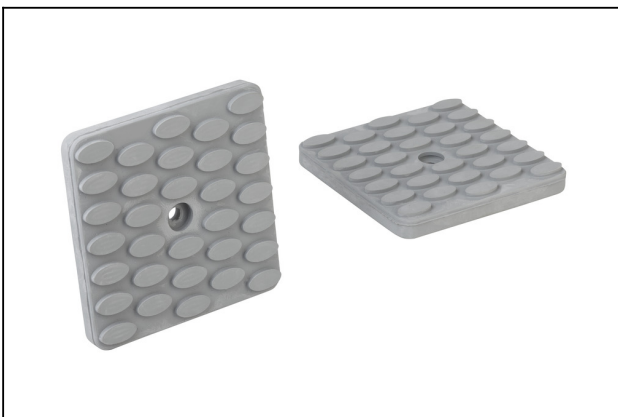

Width B: 4 mm

Height H: 10 mm

Material-Type: Foam rubber

Sealing material: EPDM

Shape: half-round

ISDR 81x81x12 Cup 1 NK-50

Part no.10.01.15.00020

Sealing frame

Length L: 81 mm

Width B: 81 mm

Height H: 12 mm

Type: Cup 1

Suction cup material:

Natural Rubber NK 50±5

ISRPL 66x66x8.5

Part no.10.01.15.00017