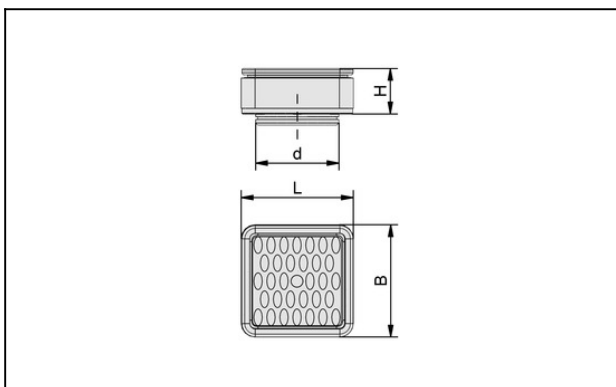

Cup

ISCUP Cup 1 80x80x30

Part no.:10.01.15.00003

<https://www.schmalz.com/10.01.15.00003>

Homepage > Vacuum Clamping Technology > Clamping Equipment for Woodworking > Flexibilization of CNC Machining Centers > Innospann clamping equipment ISCUP/ISMB/ISQB > ISCUP Cup 1 80x80x30

Suction cup for Innospann

Dimensions (LxW): 80 x 80 mm

Height H: 30 mm

Design Data

Attribute	Value
B	80 mm
d	60 mm
H	30 mm
L	80 mm

Technical Data

Attribute	Value
Weight	0.148 kg

Cup

Width B: 4 mm

Height H: 10 mm

Material-Type: Foam rubber

Sealing material: EPDM

Shape: half-round

ISDR 81x81x12 Cup 1 NK-50

Part no.10.01.15.00020

Sealing frame

Length L: 81 mm

Width B: 81 mm

Height H: 12 mm

Type: Cup 1

Suction cup material:

Natural Rubber NK 50±5

ISRPL 66x66x8.5

Part no.10.01.15.00017