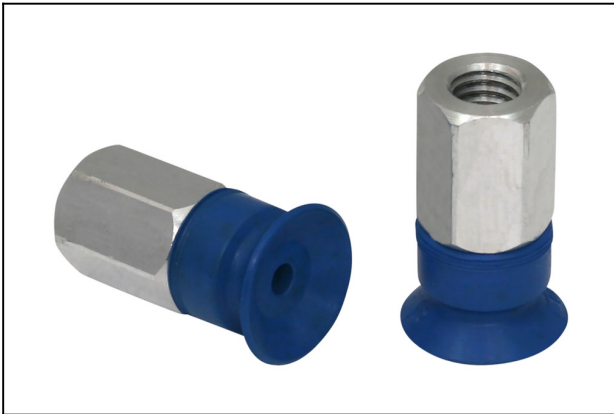

Flat suction cup (round)

PFYN 10 HT1-60 M5-IG

Part no.:10.01.01.11147

<https://www.schmalz.com/10.01.01.11147>

Homepage > Vacuum Technology for Automation > Vacuum Components > Vacuum Suction Cups > Flat suction cup (round) > Flat Suction

Cups PFYN > PFYN 10 HT1-60 M5-IG

Flat suction cup (round) for smooth or slightly rough surfaces

Size: 10

Suction cup material:

High temp material HT1

Material hardness: 60 °Sh

Material property: imprint-free

Nipple material: Aluminium

Vacuum connection: M5-F