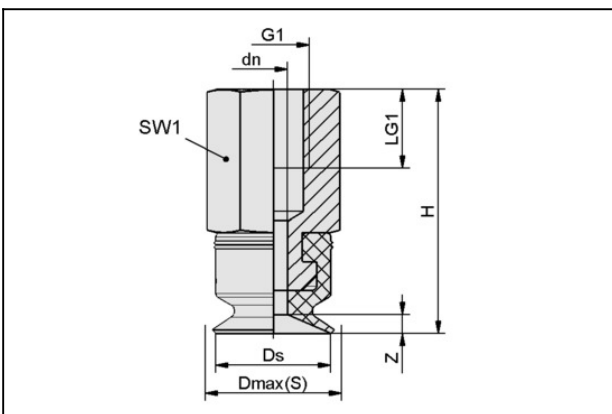

Nipple material: Aluminium

Vacuum connection: M5-F

Design Data

Attribute	Value
dn	2 mm
Dmax(S)	11.5 mm
Ds	10 mm
G1	M5-IG
H	17.5 mm
LG1	5.5 mm
SW1	8 mm
Z (Stroke)	1.4 mm

Technical Data

Flat suction cup (round)

PFYN 10 HT1-60 M5-IG

Part no.:10.01.01.11147

<https://www.schmalz.com/10.01.01.11147>

Attribute	Value
Suction force (-600mbar)	4 N
Volume	0.07 cm ³
Curve radius (min) (convex)	12.5 mm
Hose diameter (empf.) d	2 mm
Size	10
Number of folds	0
Suction cup material	High temp material HT1
Material hardness [Shore A]	60 Shore A
Weight	1.6 g
Product family	PFYN

Note: Suction force: The specified suction forces are theoretical values at a vacuum of -0.6 bar and with a smooth, dry workpiece surface - they do not include a safety factor
 Hose diameter: The recommended hose diameter refers to a hose length of approx. 2 m

Spare Parts

SA-NIP N004 M5-IG DN200

Part no.10.01.01.03518

Suction cup connection nipple

Nipple: N 004

Thread G1: M5-F

Overall length: 14 mm

Fitting length: 10 mm