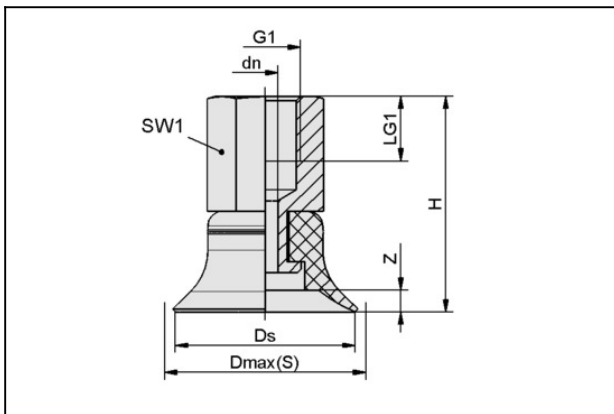

Nipple material: Aluminium

Vacuum connection: G1/8"-F

Design Data

Attribute	Value
dn	2 mm
Dmax(S)	23 mm
Ds	20 mm
G1	G1/8"-IG
H	26 mm
LG1	9 mm
SW1	14 mm
Z (Stroke)	2.2 mm

Technical Data

Flat suction cup (round)

PFYN 20 HT1-60 G1/8-IG

Part no.:10.01.01.11150

<https://www.schmalz.com/10.01.01.11150>

Attribute	Value
Suction force (-600mbar)	15.5 N
Volume	0.8 cm ³
Curve radius (min) (convex)	20 mm
Hose diameter (empf.) d	4 mm
Size	20
Number of folds	0
Suction cup material	High temp material HT1
Material hardness [Shore A]	60 Shore A
Weight	7 g
Product family	PFYN

Note: Suction force: The specified suction forces are theoretical values at a vacuum of -0.6 bar and with a smooth, dry workpiece surface - they do not include a safety factor
 Hose diameter: The recommended hose diameter refers to a hose length of approx. 2 m

Spare Parts

SA-NIP N006 G1/8-IG DN200

Part no.10.01.01.03522

Suction cup connection nipple

Nipple: N 006

Thread G1: G1/8"-F

Overall length: 22.5 mm

Fitting length: 16 mm