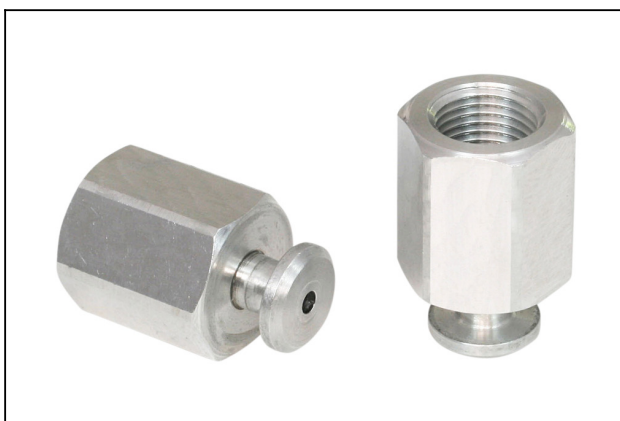

Nipple material: Aluminium

Vacuum connection: G1/8"-F

Design Data

Attribute	Value
dn	2 mm
Dmax(S)	23 mm
Ds	20 mm
G1	G1/8"-IG
H	26 mm
LG1	9 mm
SW1	14 mm
Z (Stroke)	2.2 mm

Technical Data

Flat suction cup (round)

PFYN 20 SI-55 G1/8-IG

Part no.:10.01.01.00100

<https://www.schmalz.com/10.01.01.00100>

Attribute	Value
Suction force (-600mbar)	15.5 N
Volume	0.8 cm ³
Curve radius (min) (convex)	20 mm
Hose diameter (empf.) d	4 mm
Size	20
Number of folds	0
Suction cup material	Silicone SI
Material hardness [Shore A]	55 Shore A
Weight	7 g
Product family	PFYN

Spare Parts

SA-NIP N006 G1/8-IG DN200

Part no.10.01.01.03522

Suction cup connection nipple

Nipple: N 006

Thread G1: G1/8"-F

Overall length: 22.5 mm

Fitting length: 16 mm