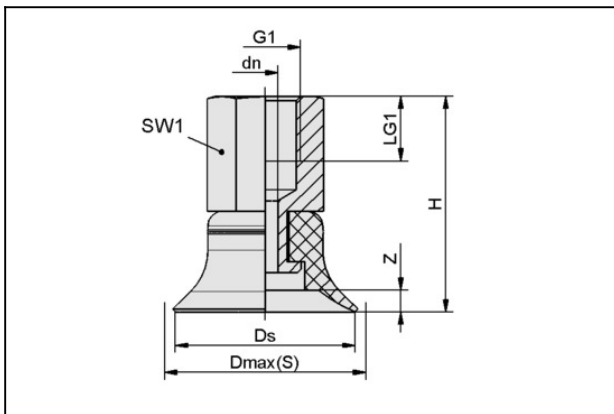

Nipple material: Aluminium

Vacuum connection: G1/8"-F

Design Data

Attribute	Value
dn	2 mm
Dmax(S)	23 mm
Ds	20 mm
G1	G1/8"-IG
H	26 mm
LG1	9 mm
SW1	14 mm
Z (Stroke)	2.2 mm

Technical Data

Flat suction cup (round)

PFYN 20 SI-55 G1/8-IG

Part no.:10.01.01.00100

<https://www.schmalz.com/10.01.01.00100>

Attribute	Value
Suction force (-600mbar)	15.5 N
Volume	0.8 cm ³
Curve radius (min) (convex)	20 mm
Hose diameter (empf.) d	4 mm
Size	20
Number of folds	0
Suction cup material	Silicone SI
Material hardness [Shore A]	55 Shore A
Weight	7 g
Product family	PFYN

Note: Suction force: The specified suction forces are theoretical values at a vacuum of -0.6 bar and with a smooth, dry workpiece surface - they do not include a safety factor
 Hose diameter: The recommended hose diameter refers to a hose length of approx. 2 m

Spare Parts

SA-NIP N006 G1/8-IG DN200

Part no.10.01.01.03522

Suction cup connection nipple

Nipple: N 006

Thread G1: G1/8"-F

Overall length: 22.5 mm

Fitting length: 16 mm