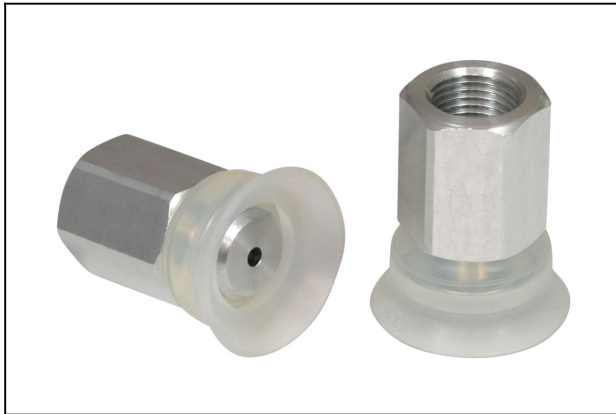

Flat suction cup (round)

PFYN 20 SI-55 G1/8-IG

Part no.:10.01.01.00100

<https://www.schmalz.com/10.01.01.00100>

Homepage > Vacuum Technology for Automation > Vacuum Components > Vacuum Suction Cups > Flat suction cup (round) > Flat Suction

Cups PFYN > PFYN 20 SI-55 G1/8-IG

Flat suction cup (round) for smooth or slightly rough surfaces

Size: 20

Suction cup material: Silicone SI

Material hardness: 55 °Sh

Material characteristics:

FDA-compatible

Nipple material: Aluminium

Vacuum connection: G1/8"-F

Design Data

Attribute	Value
dn	2 mm
Dmax(S)	23 mm
Ds	20 mm
G1	G1/8"-IG
H	26 mm
LG1	9 mm
SW1	14 mm
Z (Stroke)	2.2 mm

Technical Data

Flat suction cup (round)

Spare Parts

SA-NIP N006 G1/8-IG DN200

Part no.10.01.01.03522

Suction cup connection nipple

Nipple: N 006

Thread G1: G1/8"-F

Overall length: 22.5 mm

Fitting length: 16 mm