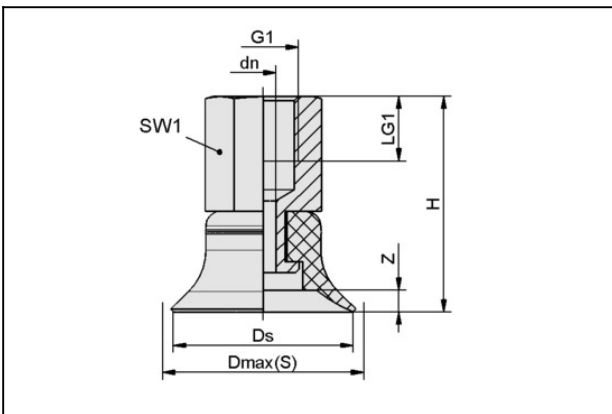

Design Data

Attribute	Value
dn	3.5 mm
Dmax(S)	27.5 mm
Ds	25 mm
G1	G1/8"-IG
H	30 mm
LG1	9 mm
SW1	14 mm
Z (Stroke)	3 mm

Technical Data

Flat suction cup (round)

PFYN 25 NBR-55 G1/8-IG

Part no.:10.01.01.00087

<https://www.schmalz.com/10.01.01.00087>

Attribute	Value
Suction force (-600mbar)	26.5 N
Volume	1.3 cm ³
Curve radius (min) (convex)	25 mm
Hose diameter (empf.) d	4 mm
Size	25
Number of folds	0
Suction cup material	Nitrile rubber NBR
Material hardness [Shore A]	55 Shore A
Weight	8.5 g
Product family	PFYN

Note: Suction force: The specified suction forces are theoretical values at a vacuum of -0.6 bar and with a smooth, dry workpiece surface - they do not include a safety factor Hose diameter: The recommended hose diameter refers to a hose length of approx. 2 m

Spare Parts

SA-NIP N007 G1/8-IG DN350

Part no.10.01.01.03523

Suction cup connection nipple

Nipple: N 007

Thread G1: G1/8"-F

Overall length: 24.5 mm

Fitting length: 16 mm