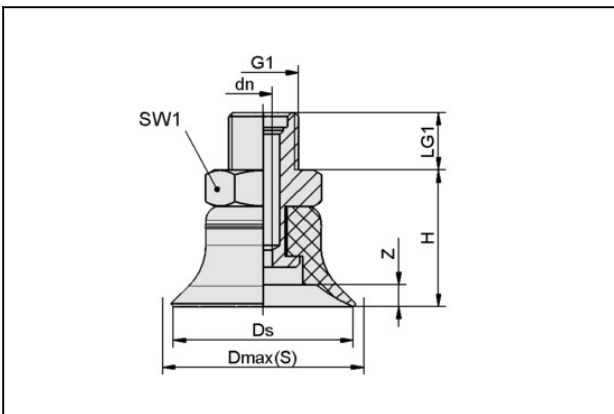

Design Data

Attribute	Value
dn	2.4 mm
Dmax(S)	43 mm
Ds	40 mm
G1	G1/8"-AG
H	19 mm
LG1	8 mm
SW1	14 mm
Z (Stroke)	3.5 mm

Technical Data

Flat suction cup (round)

PFYN 40 NBR-55 G1/8-AG

Part no.:10.01.01.00146

<https://www.schmalz.com/10.01.01.00146>

Attribute	Value
Suction force (-600mbar)	57.7 N
Volume	3.8 cm ³
Curve radius (min) (convex)	50 mm
Hose diameter (empf.) d	4 mm
Size	40
Number of folds	0
Suction cup material	Nitrile rubber NBR
Material hardness [Shore A]	55 Shore A
Weight	12.2 g
Product family	PFYN

Note: Suction force: The specified suction forces are theoretical values at a vacuum of -0.6 bar and with a smooth, dry workpiece surface - they do not include a safety factor
 Hose diameter: The recommended hose diameter refers to a hose length of approx. 2 m

Spare Parts

SA-NIP N007 G1/8-AG DN240

Part no.10.01.01.03531

Suction cup connection nipple

Nipple: N 007

Thread G1: G1/8"-M

Overall length: 21.5 mm

Fitting length: 5 mm