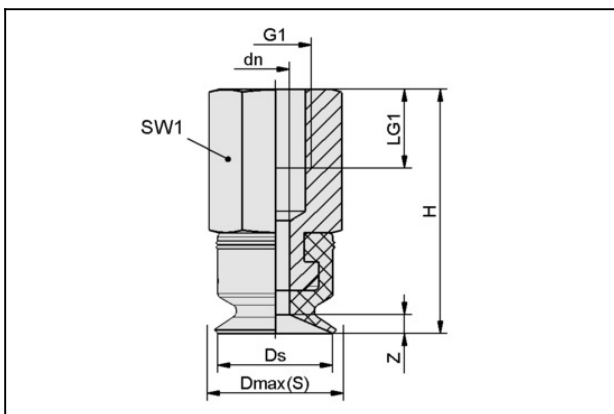

### Flat suction cup (round) for smooth or slightly rough surfaces

Size: 6

Suction cup material:

High temp material HT1

Material hardness: 60 °Sh

Material property: imprint-free

Nipple material: Aluminium

Vacuum connection: M5-F

### Design Data

Attribute	Value
dn	2 mm
Dmax(S)	6.5 mm
Ds	6 mm
G1	M5-IG
H	16.5 mm
LG1	5.5 mm
SW1	8 mm
Z (Stroke)	1 mm

### SA-NIP N004 M5-IG DN200

Part no.10.01.01.03518

Suction cup connection nipple

Nipple: N 004

Thread G1: M5-F

Overall length: 14 mm

Fitting length: 10 mm

Nominal size: 2.00 mm