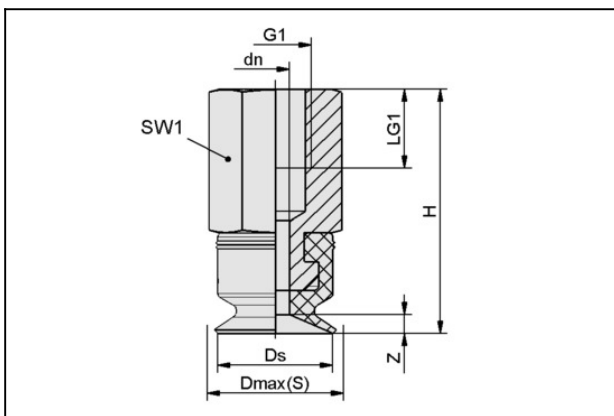

### Flat suction cup (round) for smooth or slightly rough surfaces

Size: 8

Suction cup material:

High temp material HT1

Material hardness: 60 °Sh

Material property: imprint-free

Nipple material: Aluminium

Vacuum connection: M5-F

### Design Data

Attribute	Value
dn	2 mm
Dmax(S)	9 mm
Ds	8 mm
G1	M5-IG
H	17 mm
LG1	5.5 mm
SW1	8 mm
Z (Stroke)	1.3 mm

### SA-NIP N004 M5-IG DN200

Part no.10.01.01.03518

Suction cup connection nipple

Nipple: N 004

Thread G1: M5-F

Overall length: 14 mm

Fitting length: 10 mm

Nominal size: 2.00 mm