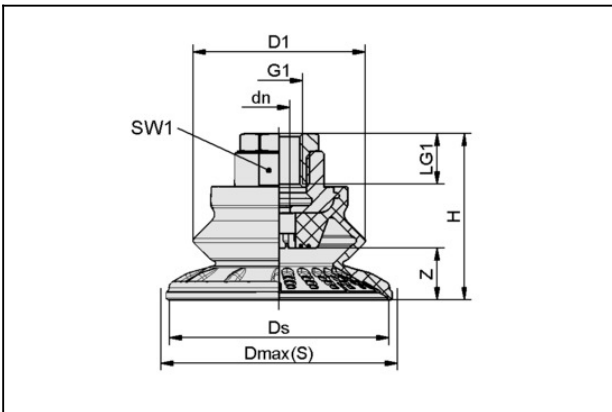

Design Data