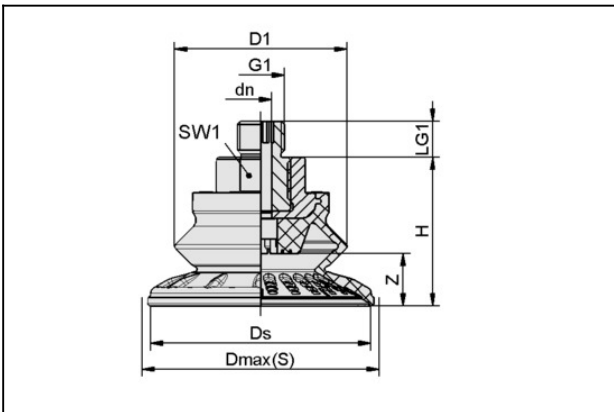

Design Data