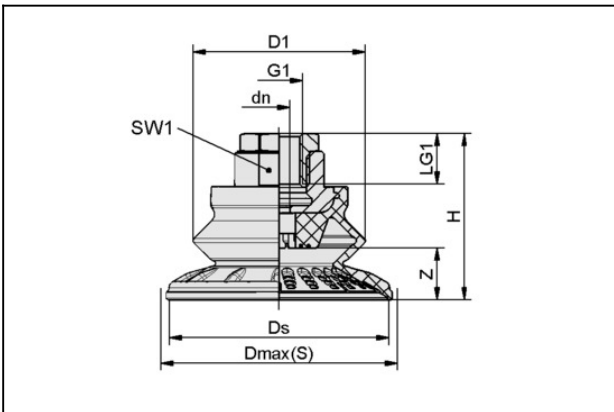

Bellows suction cup (round) for very dynamic handling of smooth and oily workpieces

Size: 40

Suction cup material:

Nitrile rubber NBR

Material hardness: 60 °Sh

Vacuum connection: G3/8"-F

Nipple material: Brass, nickel-plated

Number of folds: 1.5

Design Data

Attribute	Value
dn	4 mm
D1	32 mm
Dmax(S)	45 mm
Ds	40.1 mm
G1	G3/8"-IG
H	44.8 mm
LG1	9.5 mm
SW1	22 mm
Z (Stroke)	10 mm

Bellows suction cup NBR (round)

SAB 40 NBR-60 G3/8-IG

Part no.:10.01.06.00924

<https://www.schmalz.com/10.01.06.00924>

Technical Data

Attribute	Value
Suction force (-600mbar)	38 N
Pull-off force	59 N
Lateral force	36 N
Lateral force (oily surface)	33 N
Volume	8.68 cm ³
Curve radius (min) (convex)	40 mm
Hose diameter (empf.) d	4 mm
Size	40
Suction cup material	Nitrile rubber NBR
Material hardness [Shore A]	60 Shore A
Weight	45.3 g
Product family	SAB
Number of folds	1.5

Note: Suction force: The specified suction forces are theoretical values at a vacuum of -0.6 bar and with a smooth, dry workpiece surface - they do not include a safety factor Lateral force: The specified lateral forces are values measured at a vacuum of -0.6 bar with a dry or oily, smooth, flat workpiece surface. Depending on the workpiece surface and its quality, the actual values may deviate from these values Hose diameter: The recommended hose diameter refers to a hose length of approx. 2 m