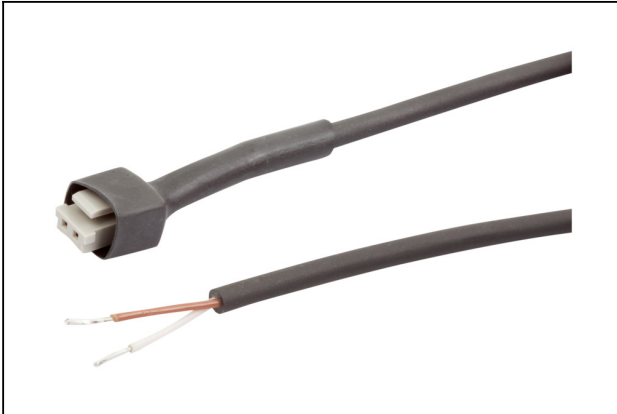

### ABL-SET SCPS einstufig

Part no.10.02.02.04216

Exhaust air set

for: Compact ejectors SCPS

Size: einstufig

## Compact ejector

SCPSb 10 S04 NC

Part no.:10.02.02.04132

<https://www.schmalz.com/10.02.02.04132>

### ASK B-MIC10 3000 K-2P

Part no.21.04.06.00086

Connection cable

Interface Connection 1: Connect. 10mm

Cable length: 3000 mm

Interface Connection 2: Cable 2

Material: PUR-Cable