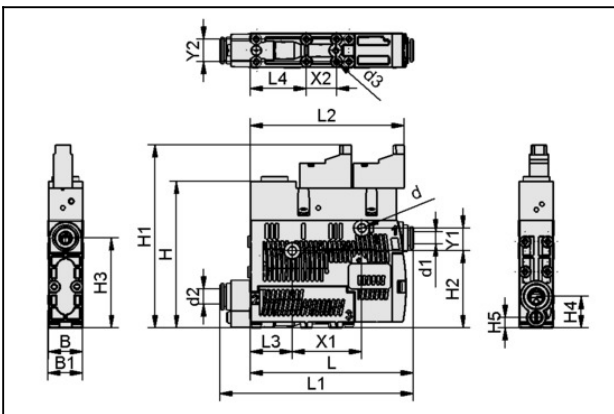

## SCPSb 10 S04 NC

Part no.:10.02.02.04132

<https://www.schmalz.com/10.02.02.04132>

Homepage > Vacuum Technology for Automation > Vacuum Components > Vacuum Generators > Compact ejectors > Compact ejectors SCPSb > SCPSb 10 S04 NC

## Design Data

Attribute	Value
B	18 mm
B1	18.6 mm
d	4.4 mm
d1	6 mm
d2	6 mm
d3	2.6 mm
H	77.5 mm
H1	97 mm
H2	40.8 mm
H3	47.5 mm
H4	16.5 mm
H5	5.5 mm
L	86.2 mm

## SCPSb 10 S04 NC

Part no.:10.02.02.04132

<https://www.schmalz.com/10.02.02.04132>

Attribute	Value
L1	102.5 mm
L2	81.4 mm
L3	22 mm
L4	29.5 mm
X1	36.9 mm
Y1	12 mm
Y2	12 mm

---