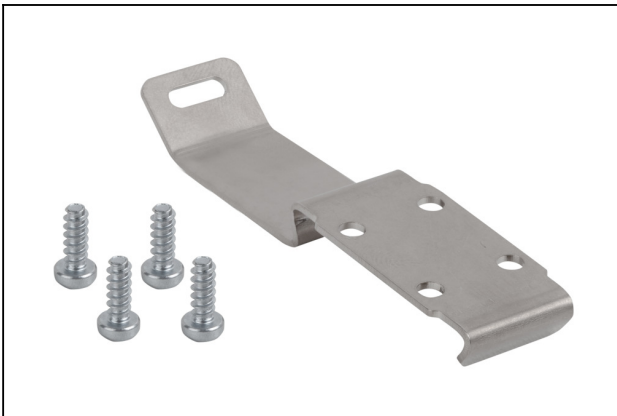

### ASK B-MIC10 3000 K-2P

Part no.21.04.06.00086

Connection cable

Interface Connection 1: Connect. 10mm

Cable length: 3000 mm

Interface Connection 2: Cable 2

Material: PUR-Cable

### HUT-SN-KL 70x18x8

Part no.10.02.02.04149

Top-hat rail clamp comp.

Length L: 70 mm

Width B: 18 mm

Height H: 8 mm

Section type: EN 50022