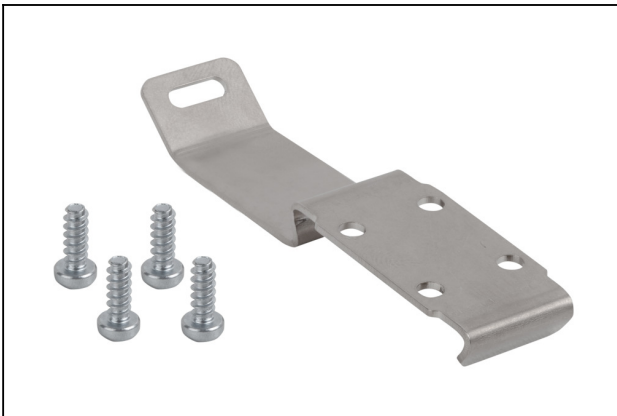

Material: Stainless steel X5 CrNi

Mesh: 0.415 mm

Wire size: 0.22 mm

Accessories

ABL-SET SCPS einstufig

Part no.10.02.02.04216

Exhaust air set

for: Compact ejectors SCPS

Size: einstufig

Compact ejector

SCPSb 10 S04 NO

Part no.:10.02.02.04131

<https://www.schmalz.com/10.02.02.04131>

ASK B-MIC10 3000 K-2P

Part no.21.04.06.00086

Connection cable

Interface Connection 1: Connect. 10mm

Cable length: 3000 mm

Interface Connection 2: Cable 2

Material: PUR-Cable

HUT-SN-KL 70x18x8

Part no.10.02.02.04149

Top-hat rail clamp comp.

Length L: 70 mm

Width B: 18 mm

Height H: 8 mm

Section type: EN 50022

SET SCPS

Part no.10.02.02.04343

Mounting set

for: Compact ejectors SCPS

Compact ejector