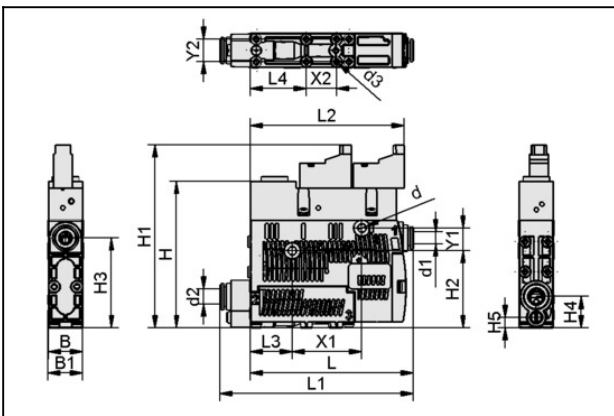

Compact ejector

SCPSb 10 S04 NO

Part no.:10.02.02.04131

<https://www.schmalz.com/10.02.02.04131>

Homepage > Vacuum Technology for Automation > Vacuum Components > Vacuum Generators > Compact ejectors > Compact ejectors SCPSb > SCPSb 10 S04 NO

Compact ejector

Nozzle size: 1,0 mm
Connection: Hose D6(1)-D6(2)
Suction rate (max): 36 l/min
Air consumption (during evac.):
46 l/min
Vacuum (max): -850 mbar
Control: Normally open

Design Data

Attribute	Value
-----------	-------

B	18 mm
B1	18.6 mm
d	4.4 mm
d1	6 mm
d2	6 mm
d3	2.6 mm
H	77.5 mm
H1	97 mm
H2	40.8 mm
H3	47.5 mm
H4	16.5 mm
H5	5.5 mm
L	86.2 mm

Compact ejector

SCPSb 10 S04 NO

Part no.:10.02.02.04131

<https://www.schmalz.com/10.02.02.04131>

Attribute	Value
L1	102.5 mm
L2	81.4 mm
L3	22 mm
L4	29.5 mm
X1	36.9 mm
Y1	12 mm
Y2	12 mm

Technical Data

Attribute	Value
Nozzle diameter	1 mm
Degree of evacuation	85 %
Suction rate (max.)	36 l/min
Suction rate (max.)	2.21 m ³ /h
Pressure range (operating pressure)	2.0 ... 6.0 bar
Weight	0.165 kg