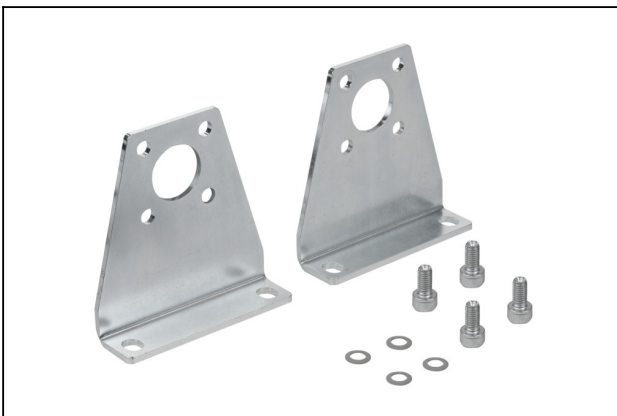

Size: einstufig

Compact ejector

SCPSb 10 S04 NO

Part no.:10.02.02.04131

<https://www.schmalz.com/10.02.02.04131>

ASK B-MIC10 3000 K-2P

Part no.21.04.06.00086

Connection cable

Interface Connection 1: Connect. 10mm

Cable length: 3000 mm

Interface Connection 2: Cable 2

Material: PUR-Cable

HUT-SN-KL 70x18x8

Part no.10.02.02.04149

Top-hat rail clamp comp.

Length L: 70 mm

Width B: 18 mm

Height H: 8 mm

Section type: EN 50022

SET SCPS

Part no.10.02.02.04343

Mounting set

for: Compact ejectors SCPS

Compact ejector