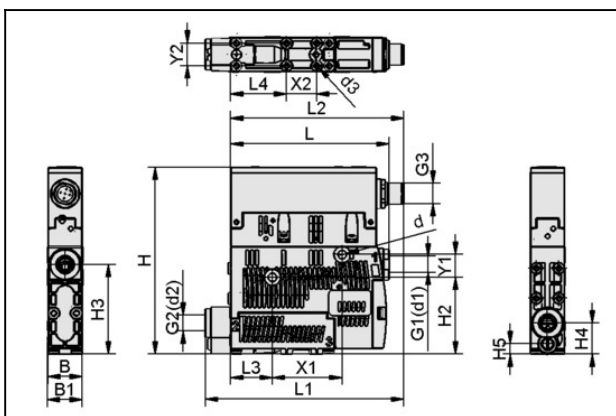

Compact ejector

SCPSi 07 G02 NC M12-5

Part no.:10.02.02.04121

<https://www.schmalz.com/10.02.02.04121>

Homepage > Vacuum Technology for Automation > Vacuum Components > Vacuum Generators > Compact ejectors > Compact Ejectors SCPS / SCPSi > SCPSi 07 G02 NC M12-5

Design Data

Attribute	Value
B	18 mm
B1	18.6 mm
d	4.4 mm
d3	2.6 mm
G1	G1/8"-IG
G2	G1/8"-F
G3	M12x1-M
H	99 mm
H2	40.8 mm

Compact ejector

SCPSi 07 G02 NC M12-5

Part no.:10.02.02.04121

<https://www.schmalz.com/10.02.02.04121>

Attribute	Value
H3	47.5 mm
H4	16.5 mm
H5	5.5 mm
L	83.8 mm
L1	105 mm
L2	91.5 mm
L3	22 mm
L4	29.5 mm
X1	36.9 mm
X2	16 mm
Y1	12 mm
Y2	12 mm

Technical Data

Attribute	Value
Nozzle size	07
Degree of evacuation	85 %
Suction rate (max.)	0.98 m ³ /h
Suction rate (max.)	16 l/min
Air consumption suction	1.35 m ³ /h
Air consumption suction	22 l/min
Air consumption blow off	7.25 m ³ /h
Max. air consumption blow off	118 l/min
Sound level free	63 dB(A)
Sound level suction	58 dB(A)

Part no.21.04.05.00211

Connection cable

Interface Connection 1:

Fem connect M12, 5 pol

Cable length: 2000 mm

Interface Connection 2:

Male connect M12, 5 pol

Material: PUR-Cable