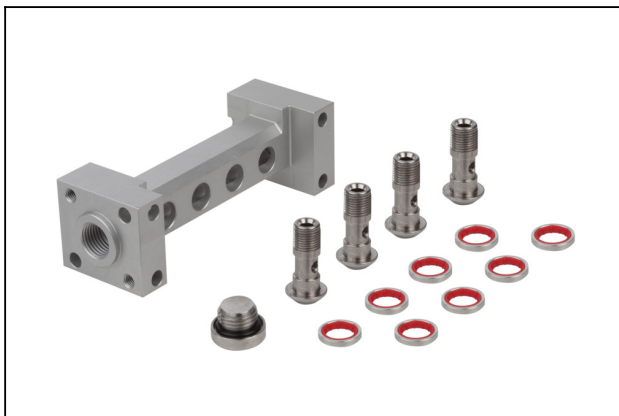

for: Ejector SMPI/SCPI

Interface Connection cable:

Fem connect M12, 5 pol

Interface Connection cable:

2xConnect M12, 4 pol

Length L: 1050 mm

Compact ejector SCPSi 07 G02 NC M12-5

Part no.:10.02.02.04121

<https://www.schmalz.com/10.02.02.04121>

VFI CN6/4 50

Part no.10.07.01.00241

Vacuum filter with replaceable filter cartridge

Connection: Hose 6/4 with Cap nut

Filter pore size: 50 µm

VFI CN8/6 50

Part no.10.07.01.00245

Vacuum filter with replaceable filter cartridge

Connection: Hose 8/6 with Cap nut

Filter pore size: 50 µm

GP 4 SCPS 07..15 G2

Part no.10.02.02.04338

Compressed air distributor for use as a manifold and for building ejector blocks

Number of connections: 4

Length L: 108 mm

Width B: 38 mm

Height H: 34 mm

for: Ejector SCPS 07..15 G2

Compact ejector

SCPSi 07 G02 NC M12-5

Part no.:10.02.02.04121