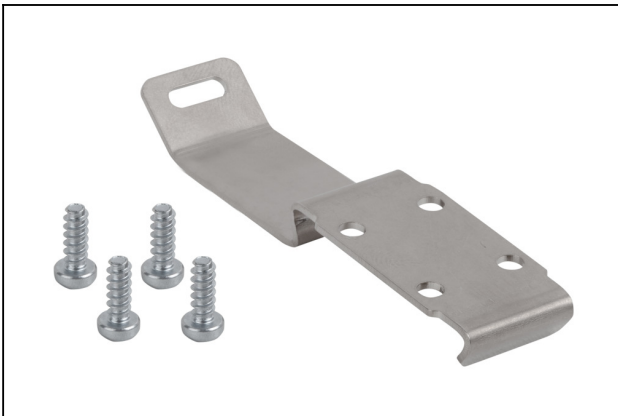

Interface Connection 2:

Male connect M12, 5 pol

Material: PUR-Cable

Compact ejector

SCPSi 07 G02 NC M12-5

Part no.:10.02.02.04121

<https://www.schmalz.com/10.02.02.04121>

ASK B-M12-5 2000 S-M12-5

Part no.21.04.05.00211

Connection cable

Interface Connection 1:

Fem connect M12, 5 pol

Cable length: 2000 mm

Interface Connection 2:

Male connect M12, 5 pol

Material: PUR-Cable

HUT-SN-KL 70x18x8

Part no.10.02.02.04149

Top-hat rail clamp comp.

Length L: 70 mm

Width B: 18 mm

Height H: 8 mm

Section type: EN 50022

VFI 6/4 50