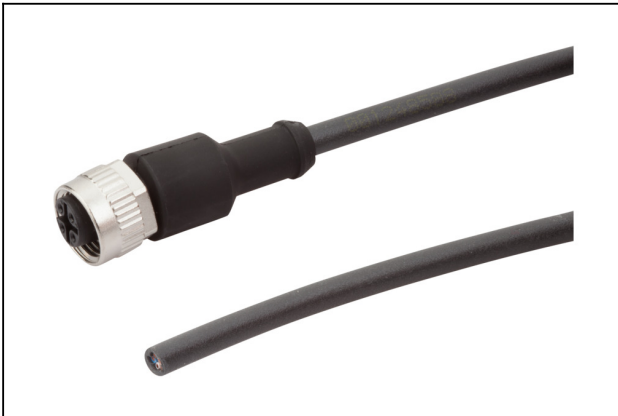

Spare Parts

SD-EINS 15x16.5 SD

Part no.10.02.02.04141

Silencer insert

External diameter D: 15 mm

Length L: 16.5 mm

for: Silencers

Compact ejector

SCPSi 07 G02 NC M12-5

Part no.:10.02.02.04121

<https://www.schmalz.com/10.02.02.04121>

SIEB 11x2 X-5 0.415/0.22

Part no.10.02.02.04404

Screen

External diameter D: 11 mm

Length L: 2 mm

Material: Stainless steel X5 CrNi

Mesh: 0.415 mm

Wire size: 0.22 mm

Accessories

ASK B-M12-5 5000 K-5P

Part no.21.04.05.00080

Connection cable

Interface Connection 1:

Fem connect M12, 5 pol

Cable length: 5000 mm

Interface Connection 2: Cable 5

Material: PUR-Cable

Shape: Straight

ASV SMPI/SCPI 2xS-M12-4

Part no.10.02.02.03490

Connection distributor