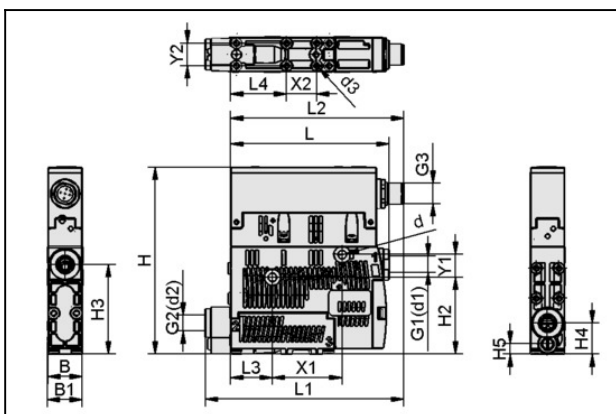

Compact ejector

SCPSi 07 G02 NO M12-5

Part no.:10.02.02.04120

<https://www.schmalz.com/10.02.02.04120>

Homepage > Vacuum Technology for Automation > Vacuum Components > Vacuum Generators > Compact ejectors > Compact Ejectors SCPS / SCPSi > SCPSi 07 G02 NO M12-5

Design Data

Attribute	Value
B	18 mm
B1	18.6 mm
d	4.4 mm
d3	2.6 mm
G1	G1/8"-IG
G2	G1/8"-F
G3	M12x1-M
H	99 mm
H2	40.8 mm

Compact ejector

SCPSi 07 G02 NO M12-5

Part no.:10.02.02.04120

<https://www.schmalz.com/10.02.02.04120>

Attribute	Value
H3	47.5 mm
H4	16.5 mm
H5	5.5 mm
L	83.8 mm
L1	105 mm
L2	91.5 mm
L3	22 mm
L4	29.5 mm
X1	36.9 mm
X2	16 mm
Y1	12 mm
Y2	12 mm

Technical Data

Attribute	Value
Nozzle size	07
Degree of evacuation	85 %
Suction rate (max.)	0.98 m ³ /h
Suction rate (max.)	16 l/min
Air consumption suction	1.35 m ³ /h
Air consumption suction	22 l/min
Air consumption blow off	7.25 m ³ /h
Max. air consumption blow off	118 l/min
Sound level free	63 dB(A)
Sound level suction	58 dB(A)

Part no.21.04.05.00211

Connection cable

Interface Connection 1:

Fem connect M12, 5 pol

Cable length: 2000 mm

Interface Connection 2:

Male connect M12, 5 pol

Material: PUR-Cable