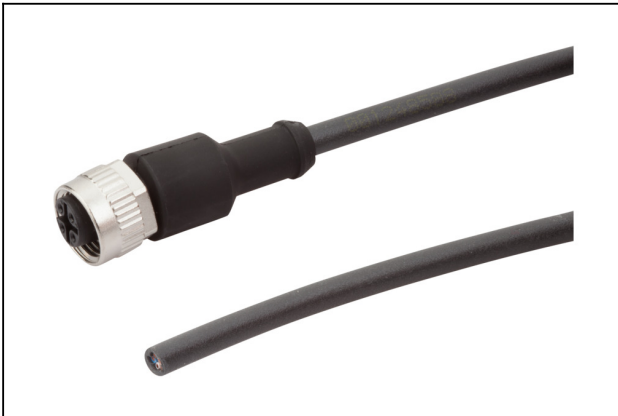

Spare Parts

SD-EINS 15x16.5 SD

Part no.10.02.02.04141

Silencer insert

External diameter D: 15 mm

Length L: 16.5 mm

for: Silencers

Compact ejector

SCPSi 07 G02 NO M12-5

Part no.:10.02.02.04120

<https://www.schmalz.com/10.02.02.04120>

SIEB 11x2 X-5 0.415/0.22

Part no.10.02.02.04404

Screen

External diameter D: 11 mm

Length L: 2 mm

Material: Stainless steel X5 CrNi

Mesh: 0.415 mm

Wire size: 0.22 mm

Accessories

ASK B-M12-5 5000 K-5P

Part no.21.04.05.00080

Connection cable

Interface Connection 1:

Fem connect M12, 5 pol

Cable length: 5000 mm

Interface Connection 2: Cable 5

Material: PUR-Cable

Shape: Straight

ASV SMPI/SCPI 2xS-M12-4

Part no.10.02.02.03490

Connection distributor