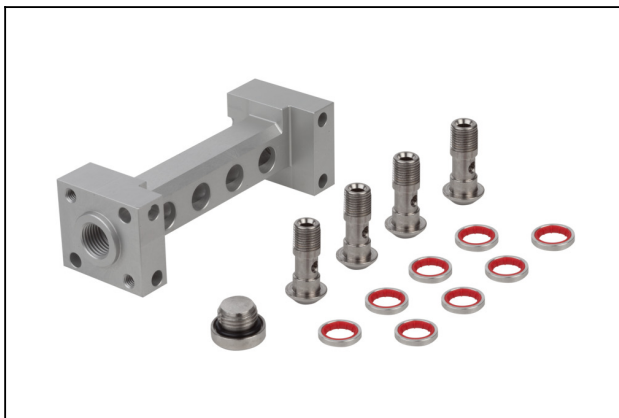

for: Ejector SMPI/SCPI

Interface Connection cable:

Fem connect M12, 5 pol

Interface Connection cable:

2xConnect M12, 4 pol

Length L: 1050 mm

Compact ejector SCPSi 07 G02 NO M12-5

Part no.:10.02.02.04120

<https://www.schmalz.com/10.02.02.04120>

VFI CN6/4 50

Part no.10.07.01.00241

Vacuum filter with replaceable filter cartridge

Connection: Hose 6/4 with Cap nut

Filter pore size: 50 μ m

VFI CN8/6 50

Part no.10.07.01.00245

Vacuum filter with replaceable filter cartridge

Connection: Hose 8/6 with Cap nut

Filter pore size: 50 μ m

GP 4 SCPS 07..15 G2

Part no.10.02.02.04338

Compressed air distributor for use as a manifold and for building ejector blocks

Number of connections: 4

Length L: 108 mm

Width B: 38 mm

Height H: 34 mm

for: Ejector SCPS 07..15 G2

Compact ejector

SCPSi 07 G02 NO M12-5

Part no.:10.02.02.04120