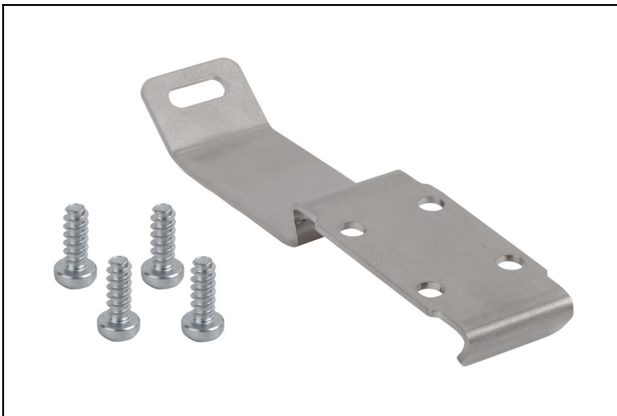

Interface Connection 2:

Male connect M12, 5 pol

Material: PUR-Cable

Compact ejector

SCPSi 07 G02 NO M12-5

Part no.:10.02.02.04120

<https://www.schmalz.com/10.02.02.04120>

ASK B-M12-5 2000 S-M12-5

Part no.21.04.05.00211

Connection cable

Interface Connection 1:

Fem connect M12, 5 pol

Cable length: 2000 mm

Interface Connection 2:

Male connect M12, 5 pol

Material: PUR-Cable

HUT-SN-KL 70x18x8

Part no.10.02.02.04149

Top-hat rail clamp comp.

Length L: 70 mm

Width B: 18 mm

Height H: 8 mm

Section type: EN 50022

VFI 6/4 50