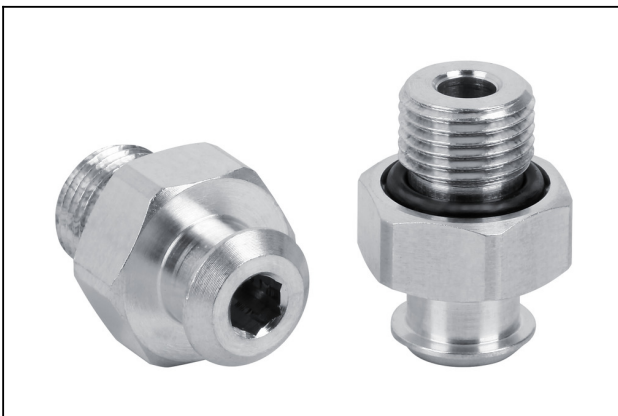

### SPB1 15 ED-65 G1/8-AG

Part no.:10.01.06.03490

<https://www.schmalz.com/10.01.06.03490>

Attribute	Value
Suction force (-600mbar)	4.3 N
Pull-off force	9 N
Lateral force	5 N
Volume	1.498 cm <sup>3</sup>
Curve radius (min) (convex)	7.5 mm
Hose diameter (empf.) d	4 mm
Size	15
Number of folds	1.5
Suction cup material	Elastodur
Material hardness [Shore A]	65 Shore A
Weight	5.5 g
Product family	SPB1

## Spare Parts

### SC 040 G1/8-AG

Part no.10.01.06.02490

Connection element for suction cup "SchmalzConnector"

Connection geometry: 040

Vacuum connection: G1/8"-M

Overall length: 20.2 mm

Fitting length: 6 mm

Nominal diameter dn: 4.1 mm