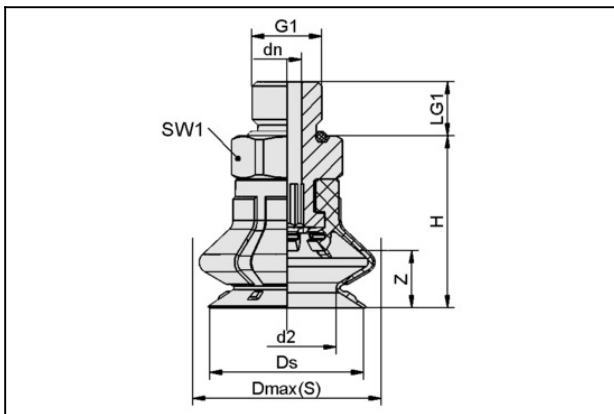

## Bellows suction cup (round) for very uneven workpieces

Size: 15

Suction cup material: Elastodur

Material hardness: 65 °Sh

Thread G1: G1/8"-M

Number of folds: 1.5

## Design Data

Attribute	Value
d2	9.5 mm
dn	4.1 mm
Dmax(S)	19.7 mm
Ds	15.4 mm
G1	G1/8"-AG
H	21 mm
LG1	7.5 mm
SW1	14 mm
Z (Stroke)	6 mm

### SPB1 15 ED-65 G1/8-AG

Part no.:10.01.06.03490

<https://www.schmalz.com/10.01.06.03490>

Attribute	Value
Suction force (-600mbar)	4.3 N
Pull-off force	9 N
Lateral force	5 N
Volume	1.498 cm <sup>3</sup>
Curve radius (min) (convex)	7.5 mm
Hose diameter (empf.) d	4 mm
Size	15
Number of folds	1.5
Suction cup material	Elastodur
Material hardness [Shore A]	65 Shore A
Weight	5.5 g
Product family	SPB1

### SC 040 G1/8-AG

Part no.10.01.06.02490

Connection element for suction cup "SchmalzConnector"

Connection geometry: 040

Vacuum connection: G1/8"-M

Overall length: 20.2 mm

Fitting length: 6 mm

Nominal diameter dn: 4.1 mm