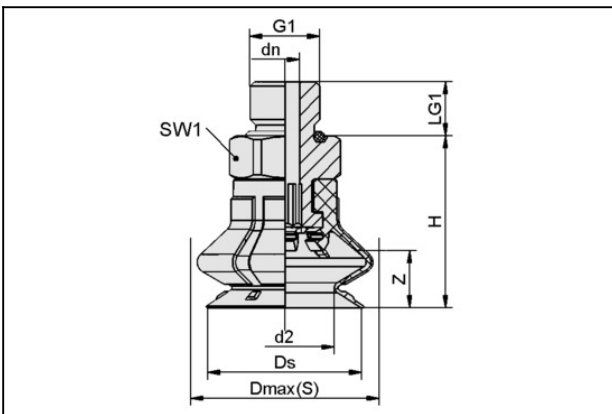

Design Data