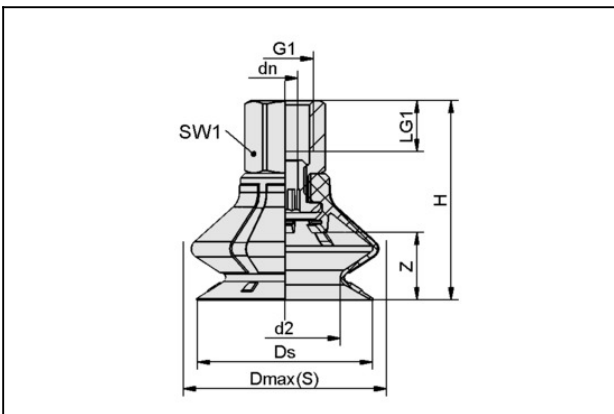

Design Data