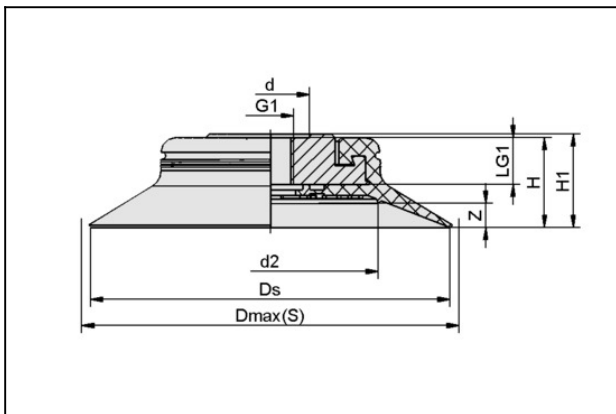

SPU > SPU 100 NBR-55 G1/4-IG

Suction plate (round), universal, for smooth and slightly rough surfaces

Size: 100

Suction cup material:

Nitrile rubber NBR

Material hardness: 55 °Sh

Vacuum connection: G1/4"-F

Design Data

Attribute	Value
d	22 mm
d2	60 mm
Dmax(S)	108 mm
Ds	100 mm
G1	G1/4"-IG
H	25 mm
H1	26 mm
LG1	13 mm
Z (Stroke)	7 mm

Technical Data

Suction plate (round)

SPU 100 NBR-55 G1/4-IG

Part no.:10.01.01.01107

<https://www.schmalz.com/10.01.01.01107>

Attribute	Value
Suction force (-600mbar)	425 N
Suction force d2	185 N
Volume	44.3 cm ³
Curve radius (min) (convex)	130 mm
Hose diameter (empf.) d	9 mm
Size	100
Suction cup material	Nitrile rubber NBR
Material hardness [Shore A]	55 Shore A
Weight	100 g
Number of folds	0
Product family	SPU

Size: 100

Clamping range: 110.0 ... 115.0 mm

Temperature resistance: 80 °C

X-ON Electronics

Largest Supplier of Electrical and Electronic Components

Click to view similar products for [Bench Top Tools](#) category: