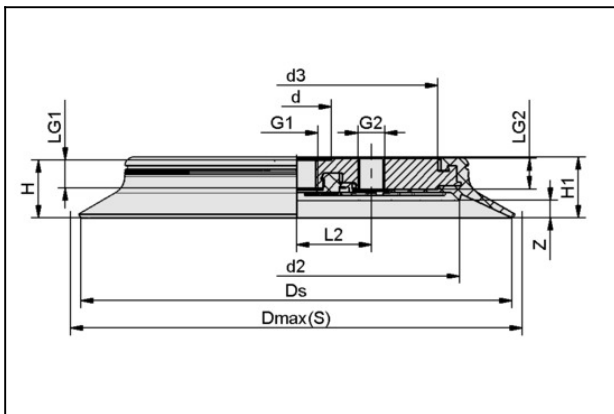

SPU > SPU 125 NBR-55 G1/4-IG

Suction plate (round), universal, for smooth and slightly rough surfaces

Size: 125

Suction cup material:

Nitrile rubber NBR

Material hardness: 55 °Sh

Vacuum connection: G1/4"-F

Design Data

Attribute	Value
d	22 mm
d2	83 mm
d3	61 mm
Dmax(S)	132 mm
Ds	125 mm
G1	G1/4"-IG
G2	G1/4"-F
H	25 mm
H1	26 mm
L2	22 mm
LG1	13 mm
LG2	14 mm
Z (Stroke)	7 mm

Suction plate (round)

SPU 125 NBR-55 G1/4-IG

Part no.:10.01.01.01102

<https://www.schmalz.com/10.01.01.01102>

Technical Data

Attribute	Value
Suction force (-600mbar)	660 N
Suction force d2	365 N
Volume	75.6 cm ³
Curve radius (min) (convex)	220 mm
Hose diameter (empf.) d	9 mm
Size	125
Suction cup material	Nitrile rubber NBR
Material hardness [Shore A]	55 Shore A
Weight	200 g
Number of folds	0
Product family	SPU

Size: 120

Clamping range: 115.0 ... 130.0 mm

Temperature resistance: 80 °C

X-ON Electronics

Largest Supplier of Electrical and Electronic Components

Click to view similar products for [Bench Top Tools](#) category: