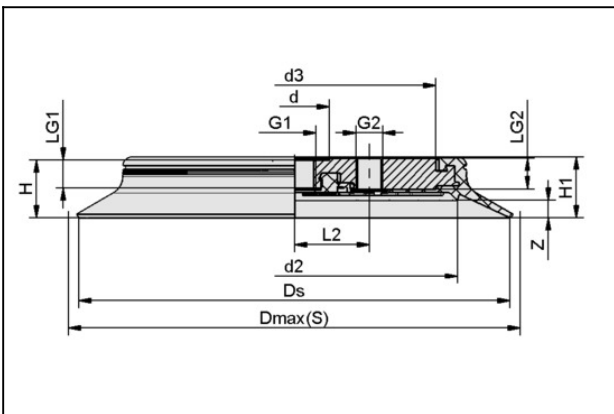

Design Data