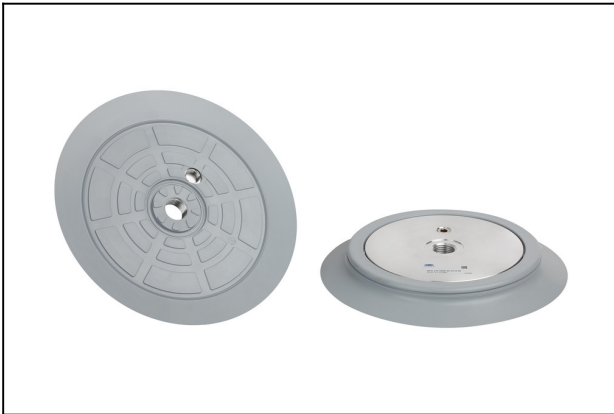

Suction plate (round)

SPU 210 NBR-55 G1/2-IG

Part no.:10.01.01.01092

<https://www.schmalz.com/10.01.01.01092>

Homepage > Vacuum Technology for Automation > Vacuum Components > Vacuum Suction Cups > Flat suction cup (round) > Suction Plates

SPU > SPU 210 NBR-55 G1/2-IG

Suction plate (round), universal, for smooth and slightly rough surfaces