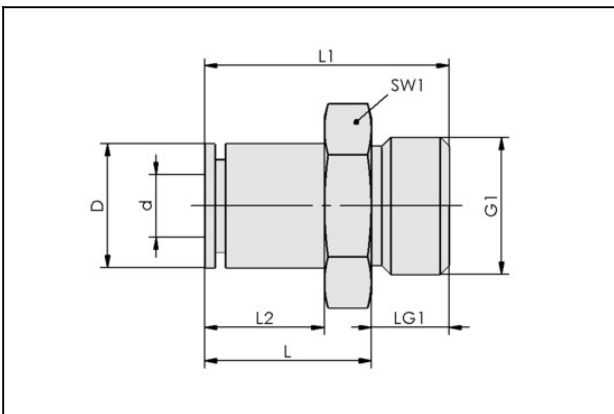

## Plug union, straight STV-GE G1/4-AG 12

Part no.:10.08.02.00208

<https://www.schmalz.com/10.08.02.00208>

Homepage > Vacuum Technology for Automation > Vacuum Components > Filters and Connections > Hoses and Connectors > Screw in Push Fittings > STV-GE G1/4-AG 12

### Push-in Fitting, straight

Thread G1: G1/4"-M  
 External hose diameter: 12 mm  
 Material: Brass  
 Surface: nickel plated  
 Ambient temperature: -20 ... 80 °C

### Design Data

Attribute	Value
D	19.5 mm
d	12 mm
G1	G1/4"-AG
dn	8.3 mm
L	29 mm
L1	36 mm
L2	21.1 mm
LG1	7 mm
SW1	20 mm

#### VSL 12-9 PE

Part no.10.07.09.00050

Hose for vacuum and compressed-air systems

External diameter D: 12 mm

Internal diameter d: 9 mm

Length (max): 100 m

Material: PE

Installation radius (min): 70 mm