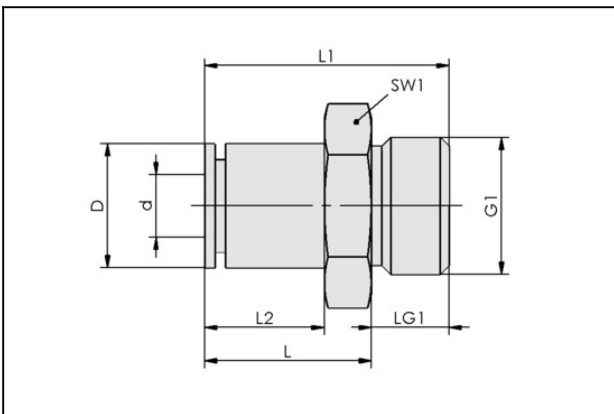

### STV-GE G1/4-AG 4

Part no.:10.08.02.00203

<https://www.schmalz.com/10.08.02.00203>

Homepage > Vacuum Technology for Automation > Vacuum Components > Filters and Connections > Hoses and Connectors > Screw in Push Fittings > STV-GE G1/4-AG 4

## Push-in Fitting, straight

Thread G1: G1/4"-M  
 External hose diameter: 4 mm  
 Material: Brass  
 Surface: nickel plated  
 Ambient temperature: -20 ... 80 °C

## Design Data

Attribute	Value
D	8.6 mm
d	4 mm
G1	G1/4"-AG
dn	4 mm
L	11.8 mm
L1	19.6 mm
L2	7.3 mm
LG1	7.8 mm
SW1	17 mm