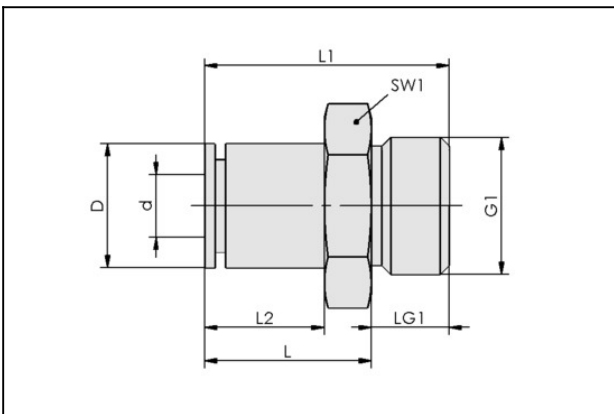

Plug union, straight

STV-GE G1/4-AG 8

Part no.:10.08.02.00207

<https://www.schmalz.com/10.08.02.00207>

Homepage > Vacuum Technology for Automation > Vacuum Components > Filters and Connections > Hoses and Connectors > Screw in Push Fittings > STV-GE G1/4-AG 8

Push-in Fitting, straight

Thread G1: G1/4"-M
 External hose diameter: 8 mm
 Material: Brass
 Surface: nickel plated
 Ambient temperature: -20 ... 80 °C

Design Data

Attribute	Value
D	13.9 mm
d	8 mm
G1	G1/4"-AG
dn	6 mm
L	17.8 mm
L1	25.2 mm
L2	12.8 mm
LG1	7.4 mm
SW1	17 mm

Technical Data

Plug union, straight

STV-GE G1/4-AG 8

Part no.:10.08.02.00207

<https://www.schmalz.com/10.08.02.00207>

Attribute	Value
Hose type	Schlauch D = 8 d = 6
Hose type	8-6
Material	Messing
Pressure range (operating pressure)	-0,95 ... 15,00 bar
Operating temperature	-20 ... 80 °C
Weight	19 g

Accessories

VSL 8-6 PE

Part no.10.07.09.00015

Hose for vacuum and compressed-air systems

External diameter D: 8 mm

Internal diameter d: 6 mm

Length (max): 100 m

Material: PE