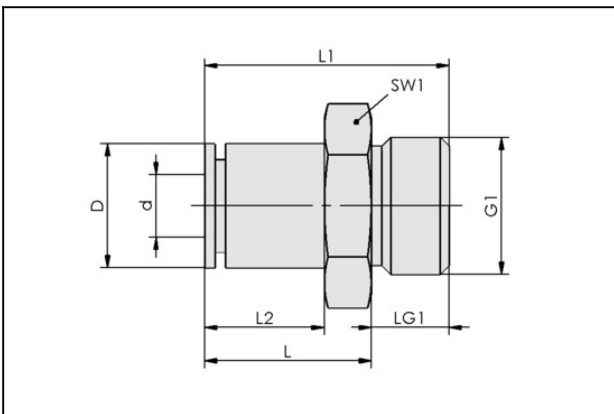

Plug union, straight

STV-GE G1/8-AG 4

Part no.:10.08.02.00202

<https://www.schmalz.com/10.08.02.00202>

Homepage > Vacuum Technology for Automation > Vacuum Components > Filters and Connections > Hoses and Connectors > Screw in Push Fittings > STV-GE G1/8-AG 4

Push-in Fitting, straight

Thread G1: G1/8"-M
 External hose diameter: 4 mm
 Material: Brass
 Surface: nickel plated
 Ambient temperature: -20 ... 80 °C

Design Data

Attribute	Value
D	7.9 mm
d	4 mm
G1	G1/8"-AG
dn	2 mm
L	13.7 mm
L1	19.2 mm
L2	9.5 mm
LG1	5.5 mm
SW1	13 mm

Technical Data

Plug union, straight

STV-GE G1/8-AG 4

Part no.:10.08.02.00202

<https://www.schmalz.com/10.08.02.00202>

Attribute	Value
Hose type	Schlauch D = 4 d = 2
Hose type	4-2
Material	Messing
Pressure range (operating pressure)	-0,95 ... 15,00 bar
Operating temperature	-20 ... 80 °C
Weight	9 g

Accessories

VSL 4-2 PE

Part no.10.07.09.00013

Hose for vacuum and compressed-air systems

External diameter D: 4 mm

Internal diameter d: 2 mm

Length (max): 100 m

Material: PE