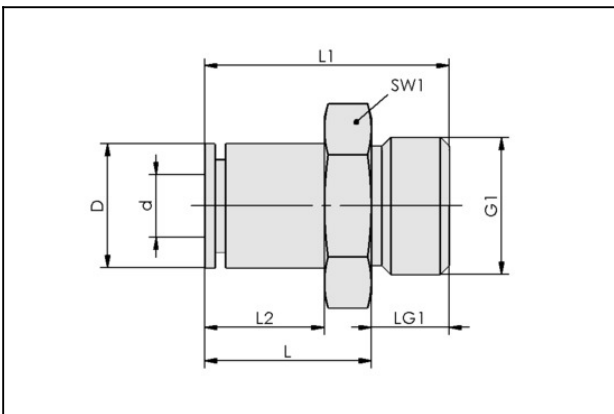

### STV-GE G1/8-AG 6

Part no.:10.08.02.00204

<https://www.schmalz.com/10.08.02.00204>

Homepage > Vacuum Technology for Automation > Vacuum Components > Filters and Connections > Hoses and Connectors > Screw in Push Fittings > STV-GE G1/8-AG 6

## Push-in Fitting, straight

Thread G1: G1/8"-M  
 External hose diameter: 6 mm  
 Material: Brass  
 Surface: nickel plated  
 Ambient temperature: -20 ... 80 °C

## Design Data

Attribute	Value
D	11.4 mm
d	6 mm
G1	G1/8"-AG
dn	4 mm
L	16.4 mm
L1	21.9 mm
L2	12.1 mm
LG1	5.5 mm
SW1	13 mm

#### VSL 6-4 PE

Part no.10.07.09.00014

Hose for vacuum and compressed-air systems

External diameter D: 6 mm

Internal diameter d: 4 mm

Length (max): 100 m

Material: PE

Installation radius (min): 35 mm