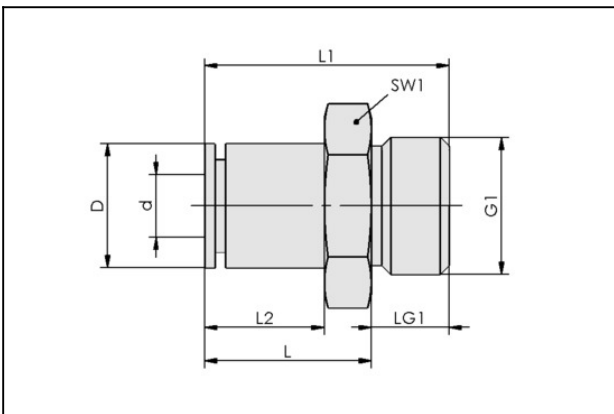

### STV-GE G1/8-AG 8

Part no.:10.08.02.00206

<https://www.schmalz.com/10.08.02.00206>

Homepage > Vacuum Technology for Automation > Vacuum Components > Filters and Connections > Hoses and Connectors > Screw in Push Fittings > STV-GE G1/8-AG 8

## Push-in Fitting, straight

Thread G1: G1/8"-M  
 External hose diameter: 8 mm  
 Material: Brass  
 Surface: nickel plated

## Design Data

Attribute	Value
D	14 mm
d	8 mm
G1	G1/8"-AG
dn	5.1 mm
L	20.7 mm
L1	26.2 mm
L2	16.4 mm
LG1	5.5 mm
SW1	14 mm