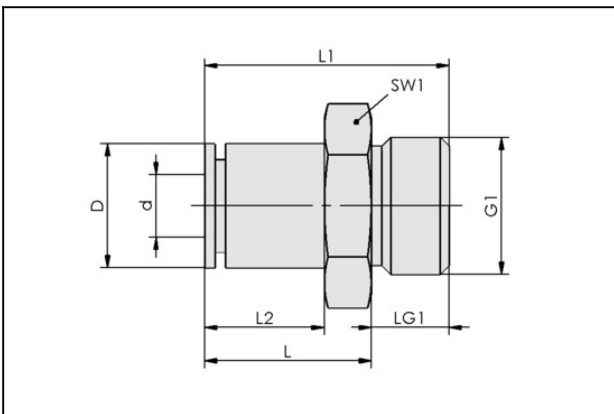

### STV-GE G3/8-AG 12

Part no.:10.08.02.00209

<https://www.schmalz.com/10.08.02.00209>

Homepage > Vacuum Technology for Automation > Vacuum Components > Filters and Connections > Hoses and Connectors > Screw in Push Fittings > STV-GE G3/8-AG 12

## Push-in Fitting, straight

Thread G1: G3/8"-M  
 External hose diameter: 12 mm  
 Material: Brass  
 Surface: nickel plated  
 Ambient temperature: -20 ... 80 °C

## Design Data

Attribute	Value
D	19.5 mm
d	12 mm
G1	G3/8"-AG
dn	9 mm
L	23.6 mm
L1	31 mm
L2	17.6 mm
LG1	7.4 mm
SW1	20 mm

### VSL 12-9 PE

Part no.10.07.09.00050

Hose for vacuum and compressed-air systems

External diameter D: 12 mm

Internal diameter d: 9 mm

Length (max): 100 m

Material: PE

Installation radius (min): 70 mm