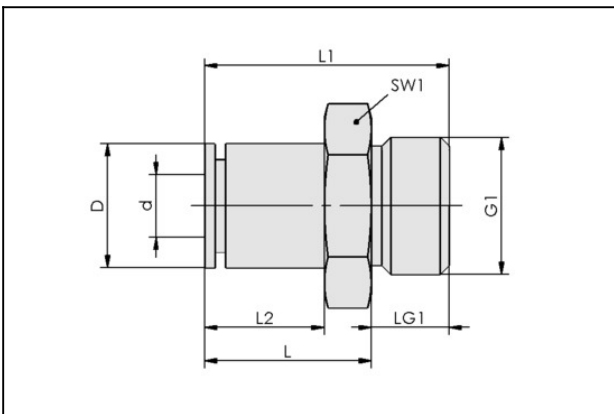

Plug union, straight

STV-GE G3/8-AG 8

Part no.:10.08.02.00237

<https://www.schmalz.com/10.08.02.00237>

Homepage > Vacuum Technology for Automation > Vacuum Components > Filters and Connections > Hoses and Connectors > Screw in Push Fittings > STV-GE G3/8-AG 8

Push-in Fitting, straight

Thread G1: G3/8"-M
 External hose diameter: 8 mm
 Material: Brass
 Surface: nickel plated
 Ambient temperature: -20 ... 80 °C

Design Data

Attribute	Value
D	14.6 mm
d	8 mm
G1	G3/8"-AG
dn	6 mm
L	17.4 mm
L1	25 mm
L2	11.8 mm
LG1	7.6 mm
SW1	20 mm

Technical Data

Plug union, straight

STV-GE G3/8-AG 8

Part no.:10.08.02.00237

<https://www.schmalz.com/10.08.02.00237>

Attribute	Value
Hose type	Schlauch D = 8 d = 6
Hose type	8-6
Material	Messing
Pressure range (operating pressure)	-0,95 ... 15,00 bar
Operating temperature	-20 ... 80 °C
Weight	25 g

Accessories

VSL 8-6 PE

Part no.10.07.09.00015

Hose for vacuum and compressed-air systems

External diameter D: 8 mm

Internal diameter d: 6 mm

Length (max): 100 m

Material: PE