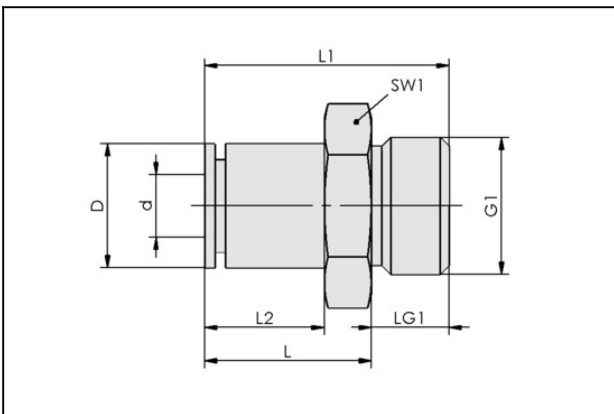

Plug union, straight

STV-GE M5-AG 6

Part no.:10.08.02.00201

<https://www.schmalz.com/10.08.02.00201>

Homepage > Vacuum Technology for Automation > Vacuum Components > Filters and Connections > Hoses and Connectors > Screw in Push Fittings > STV-GE M5-AG 6

Push-in Fitting, straight

Thread G1: M5-M
 External hose diameter: 6 mm
 Material: Brass
 Surface: nickel plated
 Ambient temperature: -20 ... 80 °C

Design Data

Attribute	Value
d	6 mm
D	9.9 mm
dn	2 mm
G1	M5-AG
L	18.8 mm
L1	23.3 mm
L2	14.3 mm
LG1	4.5 mm
SW1	10 mm

External diameter D: 6 mm

Internal diameter d: 4 mm

Length (max): 100 m

Material: PE

Installation radius (min): 35 mm

Pressure range (operating pressure):

-0.95 ... 10.00 bar

Ambient temperature: -30 ... 70 °C

VSL 6-4 PTFE

Part no.10.07.09.00157

Hose for vacuum and compressed-air systems

External diameter D: 6 mm

Internal diameter d: 4 mm

Length (max): 50 m

Material: Polytetrafluorethylene

Installation radius (min): 35 mm