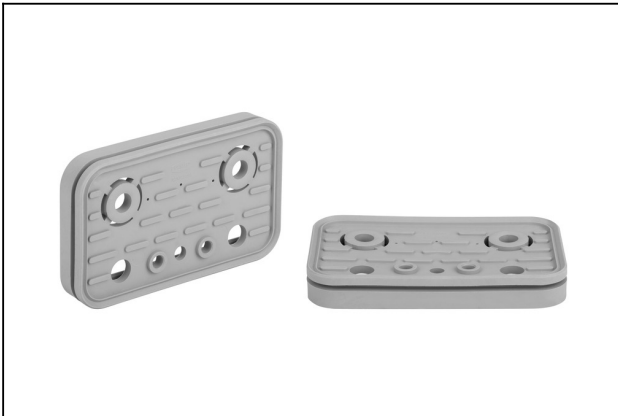

## Vacuum block

## Vacuum block

VCBL-B 125x75x74 TV

Part no.:10.01.12.03174

<https://www.schmalz.com/10.01.12.03174>

---

### Spare Parts

#### **VCSP-O 125x75x16.5**

Part no.10.01.12.00011

Suction-Plate for vacuum block, (top)

Dimensions (LxW): 125 x 75 mm

Height H: 16.5 mm