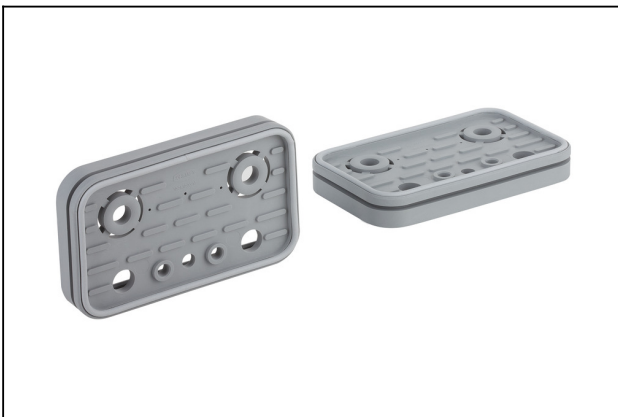

#### **VCSP-O 125x75x16.5**

Part no.10.01.12.00011

Suction-Plate for vacuum block, (top)

Dimensions (LxW): 125 x 75 mm

Height H: 16.5 mm

### Accessories