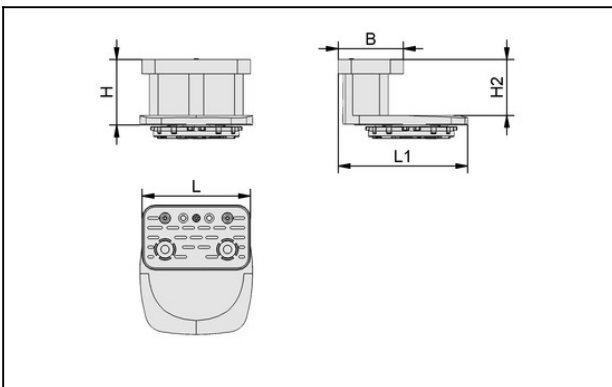

## Vacuum block

Dimensions (LxW): 125 x 75 mm

Height H: 74 mm

with: Sensing valve

## Design Data

Attribute	Value
B	75 mm
H	74 mm
H2	64 mm
L	125 mm
L1	149 mm

#### **VCSP-O 125x75x16.5**

Part no.10.01.12.00011

Suction-Plate for vacuum block, (top)

Dimensions (LxW): 125 x 75 mm

Height H: 16.5 mm

#### **VCSP-O 125x75x17.7 MOS**

Part no.10.01.12.03511

Suction-Plate for vacuum block, (top)

Dimensions (LxW): 125 x 75 mm

Height H: 17.7 mm

with: Sealing lip with MOS