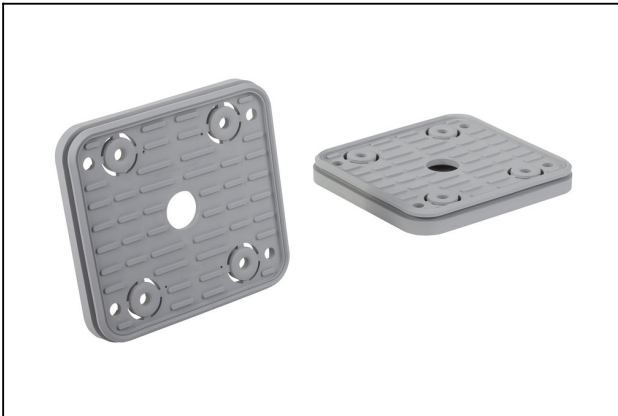

Vacuum block

VCBL-B 140x130x29 TV

Part no.:10.01.12.03165

<https://www.schmalz.com/10.01.12.03165>

Homepage > Vacuum Clamping Technology > Clamping Equipment for Woodworking > Clamping Equipment for Systems from Biesse > Vacuum Blocks VCBL-B > VCBL-B 140x130x29 TV

Biesse is a registered and protected trademark. The articles listed here are products of J. Schmalz GmbH that have been designed to fit CNC machining centers from Biesse.

Vacuum block

VCBL-B 140x130x29 TV

Part no.:10.01.12.03165

<https://www.schmalz.com/10.01.12.03165>

Spare Parts

VCSP-O 140x130x16.5

Part no.10.01.12.02325

Suction-Plate for vacuum block, (top)

Dimensions (LxW): 140 x 130 mm

Height H: 16.5 mm

Accessories

VCSP-O 140x130x18.3 MOS

Part no.10.01.12.03506

Suction-Plate for vacuum block, (top)

Dimensions (LxW): 140 x 130 mm

Height H: 18.3 mm

with: Sealing lip with MOS

X-ON Electronics