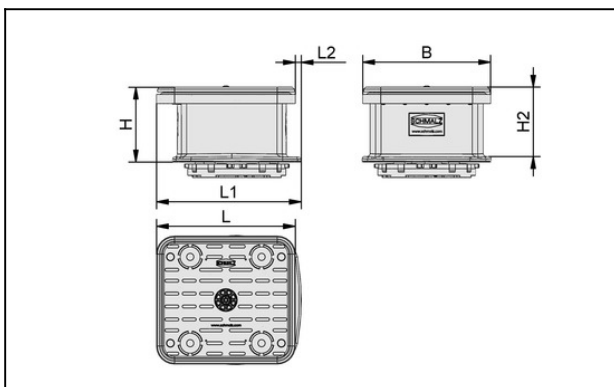

Vacuum block

VCBL-B 140x130x29 TV

Part no.:10.01.12.03165

<https://www.schmalz.com/10.01.12.03165>

Homepage > Vacuum Clamping Technology > Clamping Equipment for Woodworking > Clamping Equipment for Systems from Biesse > Vacuum Blocks VCBL-B > VCBL-B 140x130x29 TV

Vacuum block

Dimensions (LxW): 140 x 130 mm

Height H: 29 mm

with: Sensing valve

Design Data

Attribute	Value
B	129 mm
H	29 mm
H2	26 mm
L	140 mm
L1	146 mm
L2	6 mm

Technical Data

Attribute	Value
Weight	0.43 kg

Part no.:10.01.12.03165

<https://www.schmalz.com/10.01.12.03165>

Spare Parts

VCSP-O 140x130x16.5

Part no.10.01.12.02325

Suction-Plate for vacuum block, (top)

Dimensions (LxW): 140 x 130 mm

Height H: 16.5 mm

Accessories

VCSP-O 140x130x18.3 MOS

Part no.10.01.12.03506

Suction-Plate for vacuum block, (top)

Dimensions (LxW): 140 x 130 mm

Height H: 18.3 mm

with: Sealing lip with MOS

X-ON Electronics