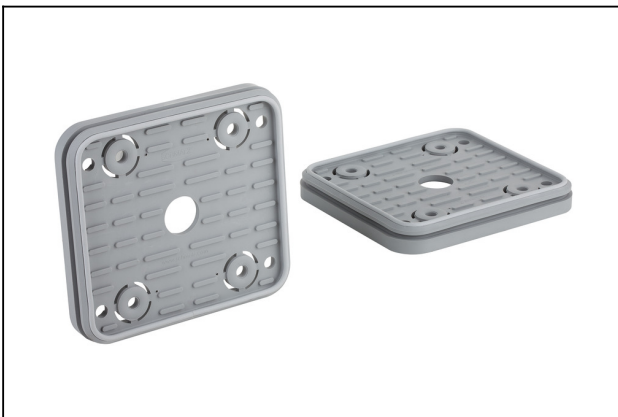

Vacuum block

VCBL-B 140x130x29 TV

Part no.:10.01.12.03165

<https://www.schmalz.com/10.01.12.03165>

Homepage > Vacuum Clamping Technology > Clamping Equipment for Woodworking > Clamping Equipment for Systems from Biesse > Vacuum Blocks VCBL-B > VCBL-B 140x130x29 TV

Part no.:10.01.12.03165

<https://www.schmalz.com/10.01.12.03165>

Spare Parts

VCSP-O 140x130x16.5

Part no.10.01.12.02325

Suction-Plate for vacuum block, (top)

Dimensions (LxW): 140 x 130 mm

Height H: 16.5 mm

Accessories

VCSP-O 140x130x18.3 MOS

Part no.10.01.12.03506

Suction-Plate for vacuum block, (top)

Dimensions (LxW): 140 x 130 mm

Height H: 18.3 mm

with: Sealing lip with MOS

X-ON Electronics