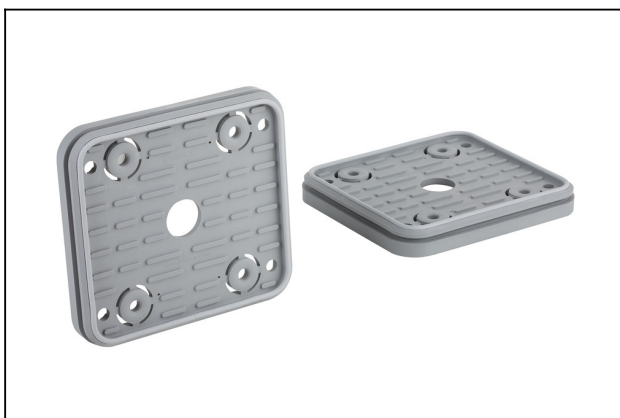

Vacuum block

VCBL-B 140x130x48 TV

Part no.:10.01.12.03169

<https://www.schmalz.com/10.01.12.03169>

Homepage > Vacuum Clamping Technology > Clamping Equipment for Woodworking > Clamping Equipment for Systems from Biesse > Vacuum Blocks VCBL-B > VCBL-B 140x130x48 TV

Part no.:10.01.12.03169

<https://www.schmalz.com/10.01.12.03169>

Spare Parts

VCSP-O 140x130x16.5

Part no.10.01.12.02325

Suction-Plate for vacuum block, (top)

Dimensions (LxW): 140 x 130 mm

Height H: 16.5 mm

Accessories

VCSP-O 140x130x18.3 MOS

Part no.10.01.12.03506

Suction-Plate for vacuum block, (top)

Dimensions (LxW): 140 x 130 mm

Height H: 18.3 mm

with: Sealing lip with MOS

X-ON Electronics