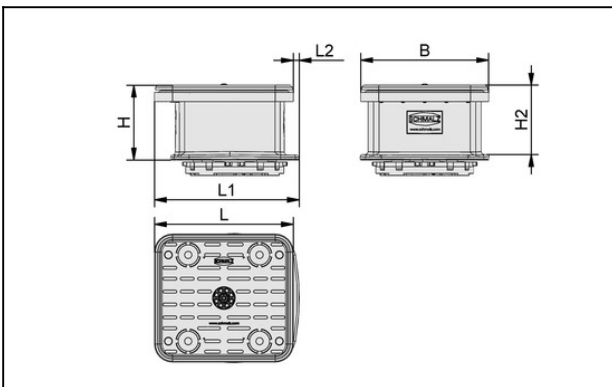

Vacuum block

VCBL-B 140x130x48 TV

Part no.:10.01.12.03169

<https://www.schmalz.com/10.01.12.03169>

Homepage > Vacuum Clamping Technology > Clamping Equipment for Woodworking > Clamping Equipment for Systems from Biesse > Vacuum Blocks VCBL-B > VCBL-B 140x130x48 TV

Vacuum block

Dimensions (LxW): 140 x 130 mm

Height H: 48 mm

with: Sensing valve

Design Data

Attribute	Value
B	129 mm
H	48 mm
H2	44 mm
L	140 mm
L1	146 mm
L2	6 mm

Technical Data

Attribute	Value
Weight	0.603 kg

Part no.:10.01.12.03169

<https://www.schmalz.com/10.01.12.03169>

Spare Parts

VCSP-O 140x130x16.5

Part no.10.01.12.02325

Suction-Plate for vacuum block, (top)

Dimensions (LxW): 140 x 130 mm

Height H: 16.5 mm

Accessories

VCSP-O 140x130x18.3 MOS

Part no.10.01.12.03506

Suction-Plate for vacuum block, (top)

Dimensions (LxW): 140 x 130 mm

Height H: 18.3 mm

with: Sealing lip with MOS

X-ON Electronics