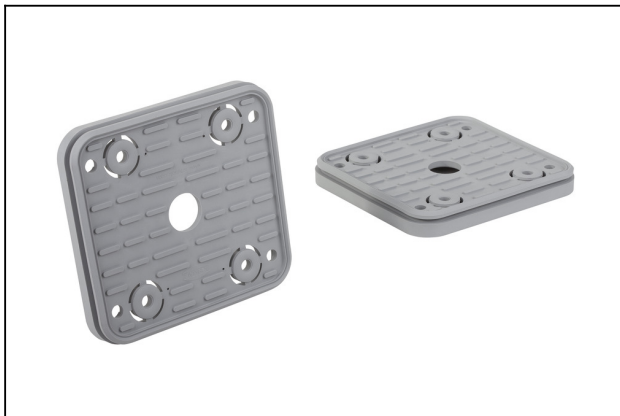

Vacuum block

VCBL-B 140x130x48 TV

Part no.:10.01.12.03169

<https://www.schmalz.com/10.01.12.03169>

Homepage > Vacuum Clamping Technology > Clamping Equipment for Woodworking > Clamping Equipment for Systems from Biesse > Vacuum Blocks VCBL-B > VCBL-B 140x130x48 TV

Biesse is a registered and protected trademark. The articles listed here are products of J. Schmalz GmbH that have been designed to fit CNC machining centers from Biesse.

Vacuum block

VCBL-B 140x130x48 TV

Part no.:10.01.12.03169

<https://www.schmalz.com/10.01.12.03169>

Spare Parts

VCSP-O 140x130x16.5

Part no.10.01.12.02325

Suction-Plate for vacuum block, (top)

Dimensions (LxW): 140 x 130 mm

Height H: 16.5 mm

Accessories

VCSP-O 140x130x18.3 MOS

Part no.10.01.12.03506

Suction-Plate for vacuum block, (top)

Dimensions (LxW): 140 x 130 mm

Height H: 18.3 mm

with: Sealing lip with MOS

X-ON Electronics