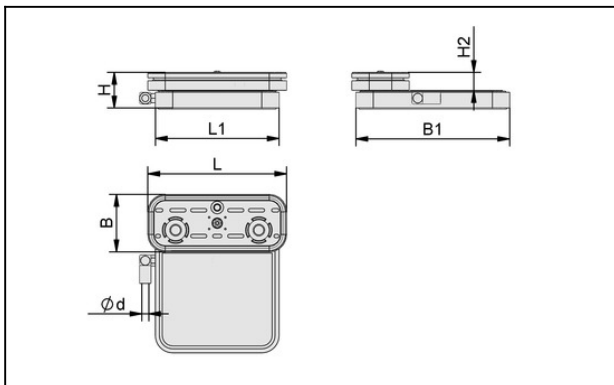

## Vacuum block for smooth table with hose connection

for: 2-circuit vacuum system

Dimensions (LxW): 120 x 50 mm

Height H: 30 mm

Internal hose diameter (recom.): 4 mm

## Design Data

Attribute	Value
B	50 mm
B1	133 mm
d	6 mm
H	30 mm
H2	14 mm
L	120 mm
L1	107 mm

### STV-W M5-AG 6

Part no.10.08.02.00235

Push-in Fitting, swivelling elbow

Thread G1: M5-M

External hose diameter: 6 mm

Material: Brass, nickel-plated

Ambient temperature: -20 ... 80 °C

### VCSP-O 120x50x15.5

Part no.10.01.12.00012

Suction-Plate for vacuum block, (top)

Dimensions (LxW): 120 x 50 mm

Height H: 15.5 mm