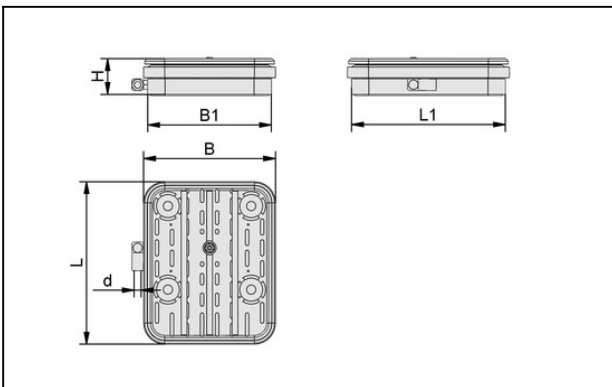

Vacuum Blocks VCBL-G-K1 > VCBL-G-K1 140x115x30

Vacuum block for smooth table with hose connection

for: 2-circuit vacuum system

Dimensions (LxW): 140 x 115 mm

Height H: 30 mm

Internal hose diameter (recom.): 4 mm

Design Data

Attribute	Value
B	114 mm
B1	107 mm
d	6 mm
H	30 mm
L	140 mm
L1	133 mm

Spare Parts

Vacuum block

VCBL-G-K1 140x115x30

Part no.:10.01.12.03766

<https://www.schmalz.com/10.01.12.03766>

STV-W M5-AG 6

Part no.10.08.02.00235

Push-in Fitting, swivelling elbow

Thread G1: M5-M

External hose diameter: 6 mm

Material: Brass, nickel-plated

Ambient temperature: -20 ... 80 °C

STV-W M5-AG 4

Part no.10.08.02.00155

Dimensions (LxW): 140 x 115 mm

Height H: 16.5 mm

for: Vacuum block VCBL-K1

X-ON Electronics

Largest Supplier of Electrical and Electronic Components

Click to view similar products for [Bench Top Tools](#) category: