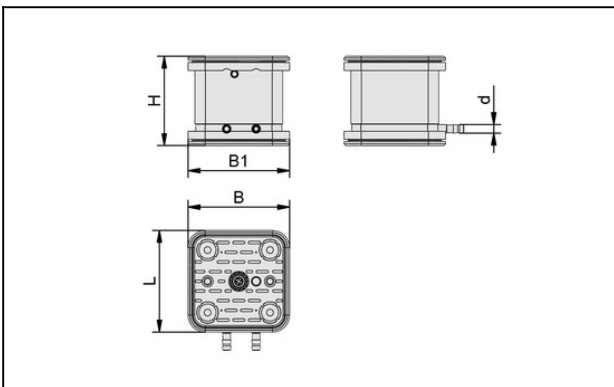

## Vacuum block for smooth table with hose connection

for: 2-circuit vacuum system

Dimensions (LxW): 120 x 120 mm

Height H: 100 mm

with: Hose sleeves

Internal hose diameter (recom.): 9 mm

## Design Data

Attribute	Value
B	117 mm
B1	117 mm
d	10 mm
H	100 mm
L	117 mm

#### **VCSP-O 120x120x16.5**

Part no.10.01.12.00010

Suction-Plate for vacuum block, (top)

Dimensions (LxW): 120 x 120 mm

Height H: 16.5 mm

#### **VCSP-U 120x120x16.5 VCBL-G**

Part no.10.01.12.00063

Suction plate for vacuum block bottom

Dimensions (LxW): 120 x 120 mm

Height H: 16.5 mm

for: Vacuum block VCBL-G