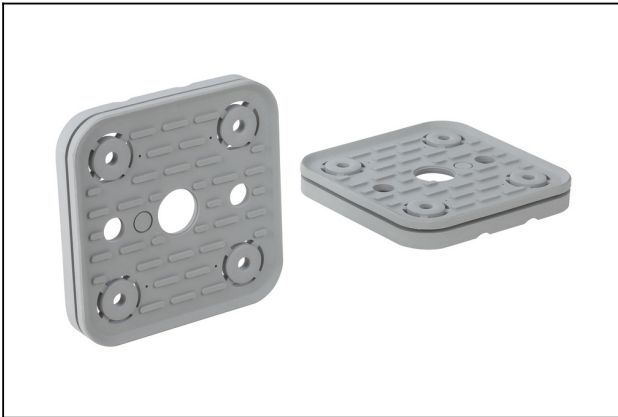

Vacuum block

VCBL-G-K2 120x120x100 ST

Part no.:10.01.12.00053

<https://www.schmalz.com/10.01.12.00053>

Spare Parts

VCSP-O 120x120x16.5

Part no.10.01.12.00010

Suction-Plate for vacuum block, (top)

Dimensions (LxW): 120 x 120 mm

Height H: 16.5 mm