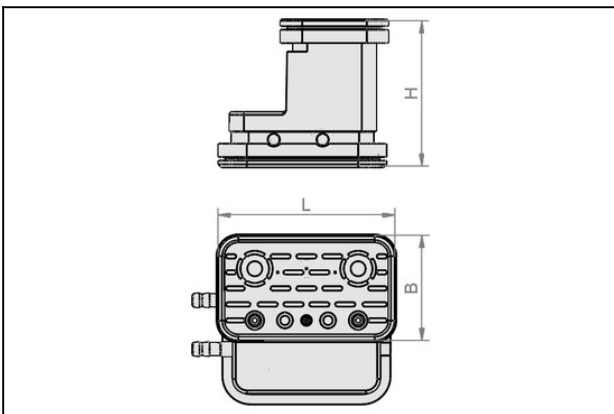

## Vacuum block for smooth table with hose connection

for: 2-circuit vacuum system

Dimensions (LxW): 120 x 50 mm

Height H: 100 mm

with: Hose sleeves

Internal hose diameter (recom.): 9 mm

## Design Data

Attribute	Value
B	50 mm
B1	117 mm
d	10 mm
H	100 mm
H2	63 mm
L	120 mm

#### **VCSP-O 120x50x15.5**

Part no.10.01.12.00012

Suction-Plate for vacuum block, (top)

Dimensions (LxW): 120 x 50 mm

Height H: 15.5 mm

#### **VCSP-U 120x120x16.5 VCBL-G**

Part no.10.01.12.00063

Suction plate for vacuum block bottom

Dimensions (LxW): 120 x 120 mm

Height H: 16.5 mm

for: Vacuum block VCBL-G