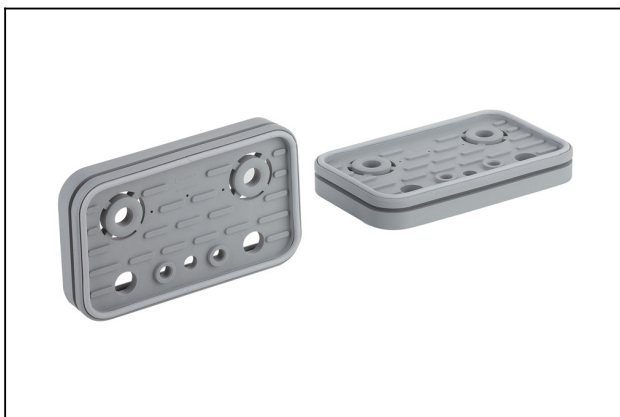

#### **VCSP-U 120x120x16.5 VCBL-G**

Part no.10.01.12.00063

Suction plate for vacuum block bottom

Dimensions (LxW): 120 x 120 mm

Height H: 16.5 mm

for: Vacuum block VCBL-G

### Accessories