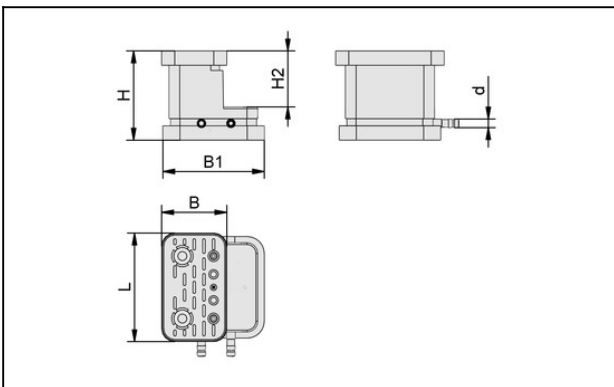

## Vacuum block for smooth table with hose connection

for: 2-circuit vacuum system

Dimensions (LxW): 125 x 75 mm

Height H: 100 mm

with: Hose sleeves

Internal hose diameter (recom.): 9 mm

## Design Data

Attribute	Value
B	75 mm
B1	117 mm
d	10 mm
H	100 mm
H2	63 mm
L	125 mm

#### **VCSP-O 125x75x16.5**

Part no.10.01.12.00011

Suction-Plate for vacuum block, (top)

Dimensions (LxW): 125 x 75 mm

Height H: 16.5 mm

#### **VCSP-O 125x75x17.7 MOS**

Part no.10.01.12.03511

Suction-Plate for vacuum block, (top)

Dimensions (LxW): 125 x 75 mm

Height H: 17.7 mm

with: Sealing lip with MOS