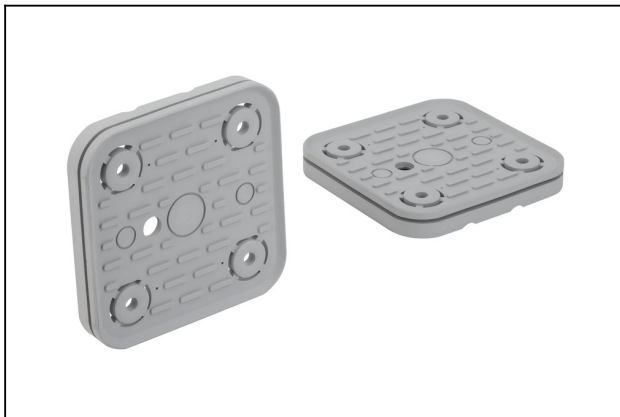

## Vacuum block

## Vacuum block

VCBL-G-K2 125x75x100 ST

Part no.:10.01.12.00056

<https://www.schmalz.com/10.01.12.00056>

### Spare Parts

#### **VCSP-O 125x75x16.5**

Part no.10.01.12.00011

Suction-Plate for vacuum block, (top)

Dimensions (LxW): 125 x 75 mm

Height H: 16.5 mm