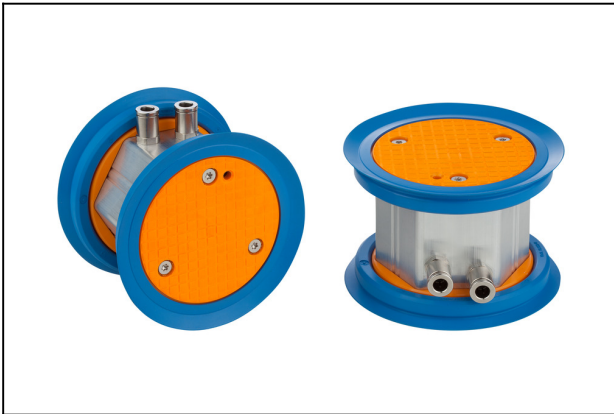

Vacuum block

VCBL-GL D120x81.5

Part no.:10.01.18.00233

<https://www.schmalz.com/10.01.18.00233>

Homepage > Vacuum Clamping Technology > Clamping Equipment for Glass Processing > Flat Table Systems for Glass Processing > Vacuum block VCBL-GL > VCBL-GL D120x81.5

Vacuum block for smooth table with 2 hose connections

Dimensions (LxW): Diameter 120 mm mm

Height H: 81.5 mm

Internal hose diameter (recom.): 6 mm

Sealing material:

High temp material HT1

Material workpiece support: Elastodur

Design Data

Attribute	Value
B1	24 mm
d	8 mm
D	126 mm
Dmax(S)	128 mm
Ds	120 mm
H	81.5 mm
H1	88 mm
H2	22.5 mm
H3	27.5 mm

Technical Data

Vacuum block

VCBL-GL D120x81.5

Part no.:10.01.18.00233

<https://www.schmalz.com/10.01.18.00233>

Attribute	Value
Weight	0.8 kg

Spare Parts

DR 120/88.5x16.5 HT1-60

Part no.10.01.18.00249

Sealing ring for suction plate

External diameter D: 120 mm

Internal diameter d: 88.5 mm

Length L: 16.5 mm