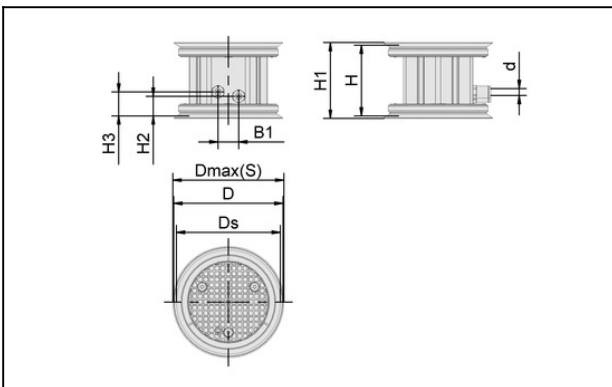

Vacuum block for smooth table with 2 hose connections

Dimensions (LxW): Diameter 120 mm mm

Height H: 81.5 mm

Internal hose diameter (recom.): 6 mm

Sealing material:

High temp material HT1

Material workpiece support: Elastodur

Design Data

Attribute	Value
B1	24 mm
d	8 mm
D	126 mm
Dmax(S)	128 mm
Ds	120 mm
H	81.5 mm
H1	88 mm
H2	22.5 mm
H3	27.5 mm

Technical Data

Vacuum block

VCBL-GL D120x81.5

Part no.:10.01.18.00233

<https://www.schmalz.com/10.01.18.00233>

Attribute	Value
Weight	0.8 kg

Spare Parts

DR 120/88.5x16.5 HT1-60

Part no.10.01.18.00249

Sealing ring for suction plate

External diameter D: 120 mm

Internal diameter d: 88.5 mm

Length L: 16.5 mm

Material hardness: 60 °Sh

Accessories

VSL 8-6 PU

Part no.10.07.09.00003

Hose for vacuum and compressed-air systems

External diameter D: 8 mm

Internal diameter d: 6 mm

Length (max): 500 m