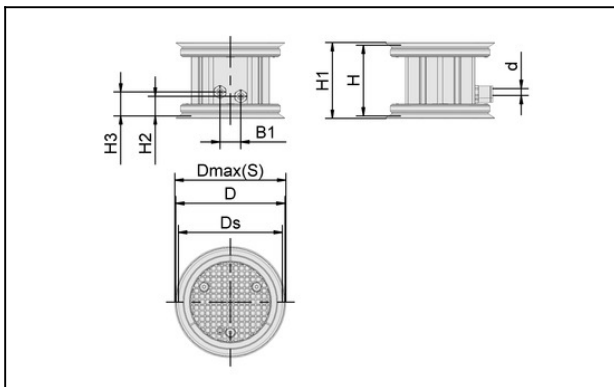

Vacuum block for smooth table with 2 hose connections

Dimensions (LxW): Diameter 120 mm mm

Height H: 93.5 mm

Internal hose diameter (recom.): 6 mm

Sealing material:

High temp material HT1

Material workpiece support: Elastodur

Design Data

Attribute	Value
B1	24 mm
d	8 mm
D	126 mm
Dmax(S)	128 mm
Ds	120 mm
H	93.5 mm
H1	99.5 mm
H2	22.5 mm
H3	27.5 mm

Technical Data

Vacuum block

VCBL-GL D120x93.5

Part no.:10.01.18.00587

<https://www.schmalz.com/10.01.18.00587>

Attribute	Value
Weight	0.8 kg

Spare Parts

DR 120/88.5x16.5 HT1-60

Part no.10.01.18.00249

Sealing ring for suction plate
External diameter D: 120 mm
Internal diameter d: 88.5 mm
Length L: 16.5 mm
Material hardness: 60 °Sh

Accessories

VSL 8-6 PU

Part no.10.07.09.00003

Hose for vacuum and compressed-air systems
External diameter D: 8 mm
Internal diameter d: 6 mm
Length (max): 500 m
Material: PU
Installation radius (min): 45 mm
Pressure range (operating pressure):
-0.95 ... 10.00 bar
Ambient temperature: -20 ... 90 °C