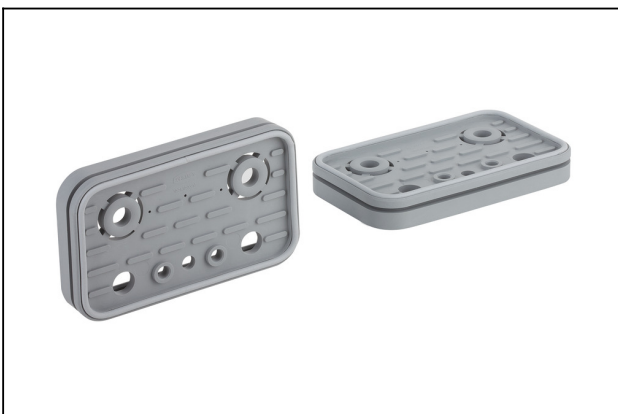

Vacuum block

VCBL-K1 125x75x125 L

Part no.:10.01.12.02370

<https://www.schmalz.com/10.01.12.02370>

Homepage > Vacuum Clamping Technology > Clamping Equipment for Woodworking > Clamping Equipment for 1-Circuit Systems > Vacuum Blocks VCBL-K1 > VCBL-K1 125x75x125 L

Attribute	Value
Weight	0.831 kg

Vacuum block

VCBL-K1 125x75x125 L

Part no.:10.01.12.02370

<https://www.schmalz.com/10.01.12.02370>

Spare Parts

VCSP-O 125x75x16.5

Part no.10.01.12.00011

Suction-Plate for vacuum block, (top)

Dimensions (LxW): 125 x 75 mm

Height H: 16.5 mm

VCSP-U 140x115x16.5 VCBL-K1

Part no.10.01.12.00228

Suction plate for vacuum block bottom

Dimensions (LxW): 140 x 115 mm

Height H: 16.5 mm

for: Vacuum block VCBL-K1

Accessories

VCSP-O 125x75x17.7 MOS

Part no.10.01.12.03511

Suction-Plate for vacuum block, (top)

Dimensions (LxW): 125 x 75 mm

Height H: 17.7 mm

with: Sealing lip with MOS