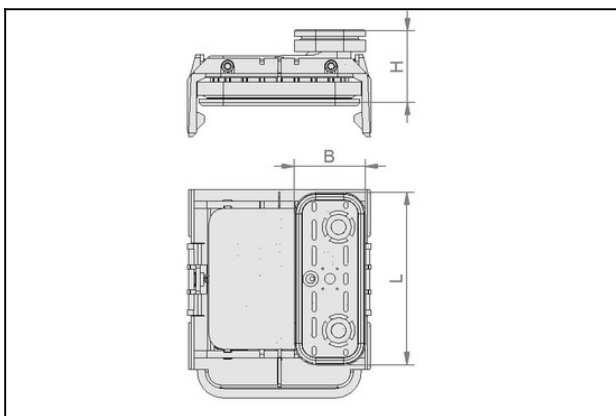

Vacuum block for Schmalz 1-circuit console

Dimensions (LxW): 125 x 75 mm

Height H: 125 mm

Arrangement: longways

Design Data

Attribute	Value
B	129 mm
H	125 mm
H2	88 mm
L	145.5 mm
L1	52.7 mm
L2	20.5 mm

Technical Data

Attribute	Value
Weight	0.831 kg

Vacuum block

VCBL-K1 125x75x125 L

Part no.:10.01.12.02370

<https://www.schmalz.com/10.01.12.02370>

Spare Parts

VCSP-O 125x75x16.5

Part no.10.01.12.00011

Suction-Plate for vacuum block, (top)

Dimensions (LxW): 125 x 75 mm

Height H: 16.5 mm

VCSP-U 140x115x16.5 VCBL-K1

Part no.10.01.12.00228

Suction plate for vacuum block bottom

Dimensions (LxW): 140 x 115 mm

Height H: 16.5 mm

for: Vacuum block VCBL-K1

Accessories

VCSP-O 125x75x17.7 MOS

Part no.10.01.12.03511

Suction-Plate for vacuum block, (top)

Dimensions (LxW): 125 x 75 mm

Height H: 17.7 mm

with: Sealing lip with MOS